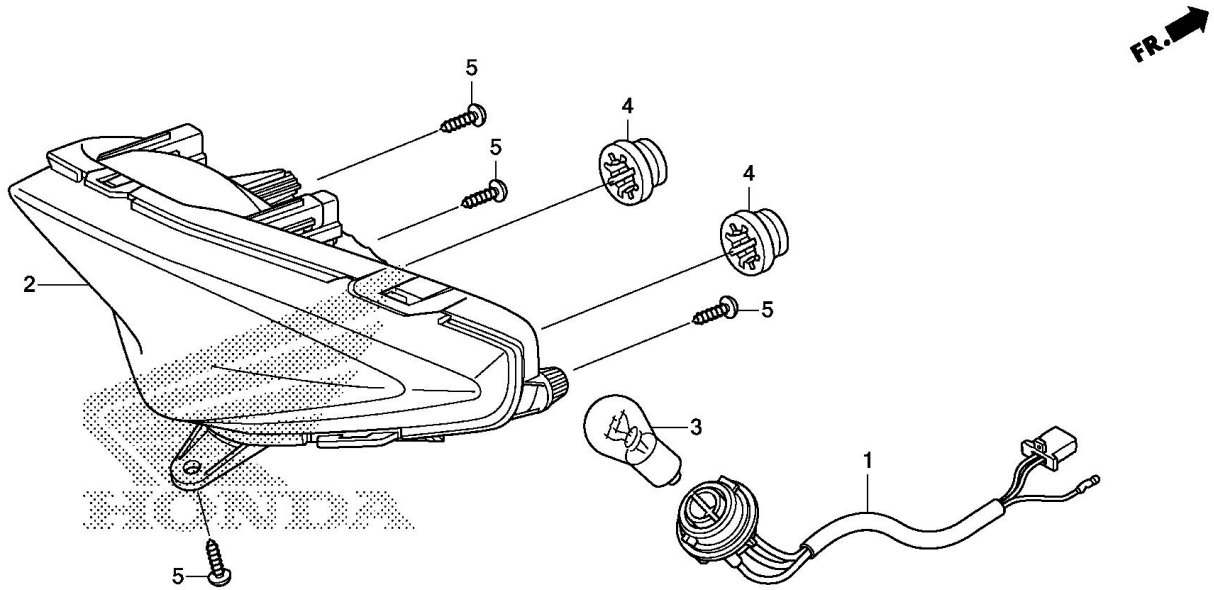

Model Name	CBR300R	Product Line	MOTORCYCLE
Model ID	CBR300R	Year	2017
Mfg	THA	Area	
Section	FRAME	Clr Label	R263-(MILLENNIUM RED)
		Illustration	TAILLIGHT

K334F3600

Ref.	Part Number	Part Description	Qty.
001	33703-KPP-T02	SOCKET, TAILLIGHT	001
002	33710-KYJ-305	TAILLIGHT UNIT (COO)	001
003	34906-447-711	BULB, TAIL/STOP LIGHT (12V 21/5W) (STANLEY)	001
003	34906-447-771	BULB, TAILLIGHT (12V21/5W)	001
003	34907-KPP-T01	BULB, TAIL/STOP LIGHT (12V 21/5W)	001
004	61304-KRY-900	RUBBER, HEADLIGHT CASE MOUNTING	002
005	93903-25280	SCREW, TAPPING (5X12)	004