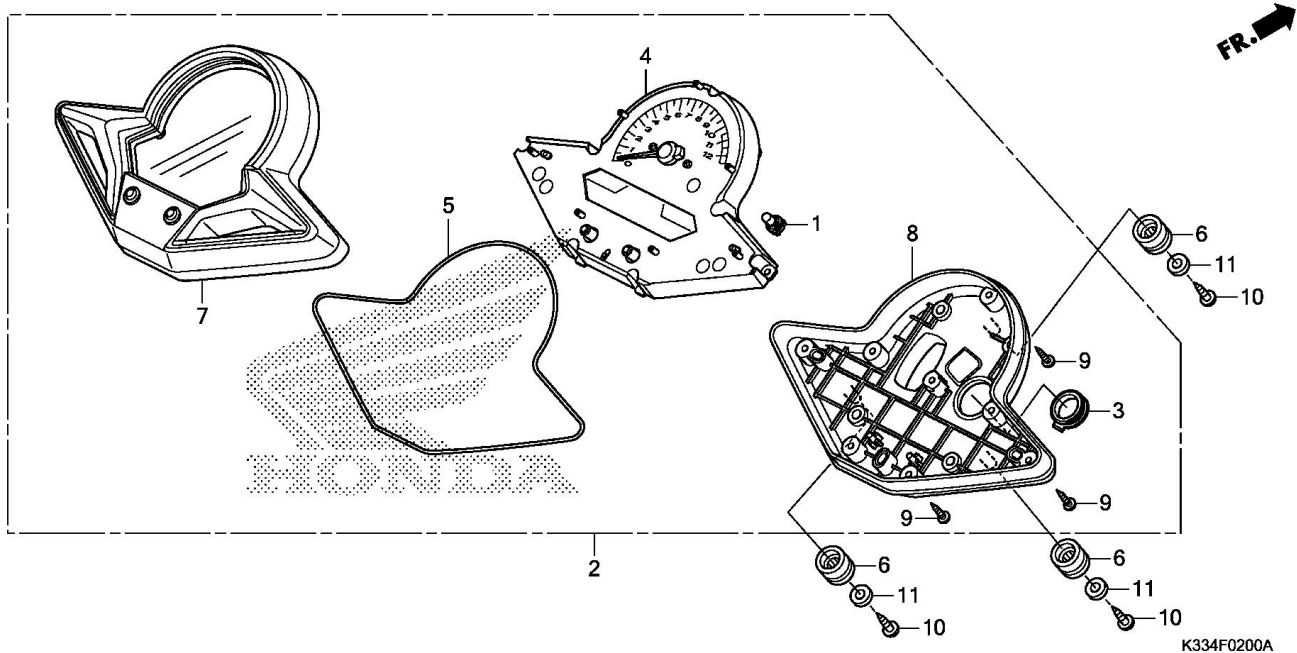

Model Name	CBR300R	Product Line	MOTORCYCLE
Model ID	CBR300R	Year	2017
Mfg	THA	Area	
Section	FRAME	Clr Label	R263-(MILLENNIUM RED)
		Illustration	SPEEDOMETER

Ref.	Part Number	Part Description	Qty.
001	35505-KPP-T01	BULB & SOCKET ASSY. (12V 1.7W)	001
002	37100-K33-305	METER ASSY., COMBINATION (MPH/KPH)(COO)	001
003	37105-KPP-T01	CAP	001
004	37110-K33-A01	METER ASSY., SPEED & TACHO & FUEL	001
005	37180-KPP-T01	GASKET	001
006	37244-KVK-900	RUBBER, METER MOUNTING	003
007	37610-K33-D01	CASE ASSY. (UPPER)	001
008	37620-KYJ-901	CASE ASSY. (LOWER)	001
009	93903-22480	SCREW, TAPPING (3X16)	008
010	93913-25380	SCREW, TAPPING (5X14) (PO)	003
011	94103-05700	WASHER, PLAIN (5MM)	003