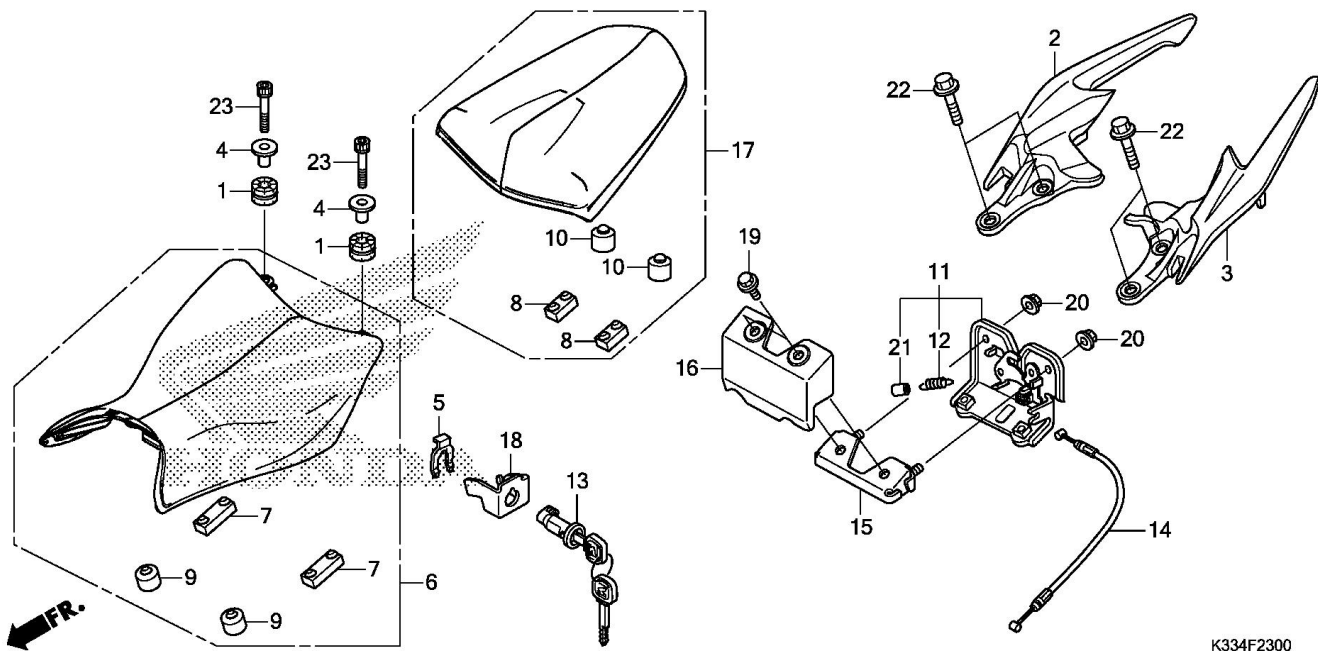

Model Name	CBR300R	Product Line	MOTORCYCLE
Model ID	CBR300R	Year	2017
Mfg	THA	Area	
Section	FRAME	Clr Label	R263-(MILLENNIUM RED)
		Illustration	SEAT

Ref.	Part Number	Part Description	Qty.
001	33705-KW7-900	RUBBER A, TAILLIGHT MOUNTING	002
002	50315-K33-D00ZA	GRIP, R. RR. *NH303M*(MAT AXIS GRAY METALLIC)	001
003	50325-K33-D00ZA	GRIP, L. RR. *NH303M*(MAT AXIS GRAY METALLIC)	001
004	61104-428-000	COLLAR, FR. FENDER	002
004	61104-428-010	COLLAR, FR. FENDER (WHITE)	002
004	61104-428-730	COLLAR, FR. FENDER (BLACK)	002
005	75581-GN8-920	SPRING, LOCK KEY SETTING	001
006	77100-K33-D00ZA	SEAT, SINGLE (TYPE1)	001
007	77205-286-000	RUBBER B, SEAT SETTING	002
008	77205-KPP-T00	RUBBER, SEAT SETTING	002
009	77206-KPP-T00	RUBBER, SEAT CUSHION	002
010	77207-KYJ-900	RUBBER, SEAT CUSHION	002
011	77220-K33-D00	LOCK, SEAT	001
012	77234-GN2-000	SPRING, SEAT LOCK	001
013	77239-KVB-900	KEY, SEAT LOCK	001
014	77240-KYJ-900	CABLE, SEAT LOCK	001
015	77250-K33-D01	COVER, SEAT LOCK	001
016	77260-K33-D00	GUARD, SEAT LOCK	001
017	77300-K33-D00	SEAT, PILLION	001
018	77582-KPP-T00	STAY, SEAT LOCK CABLE	001
019	90023-MGZ-J00	PIVOT, SHIFT DRUM STOPPER ARM	002
020	94050-06080	NUT, FLANGE (6MM)	002
021	95003-21002-10	TUBE, VINYL (8X9X20) (95003-21001-10M)	001
022	95701-08020-00	BOLT, FLANGE (8X20)	004
023	96600-06025-08	BOLT, SOCKET (6X25)	002