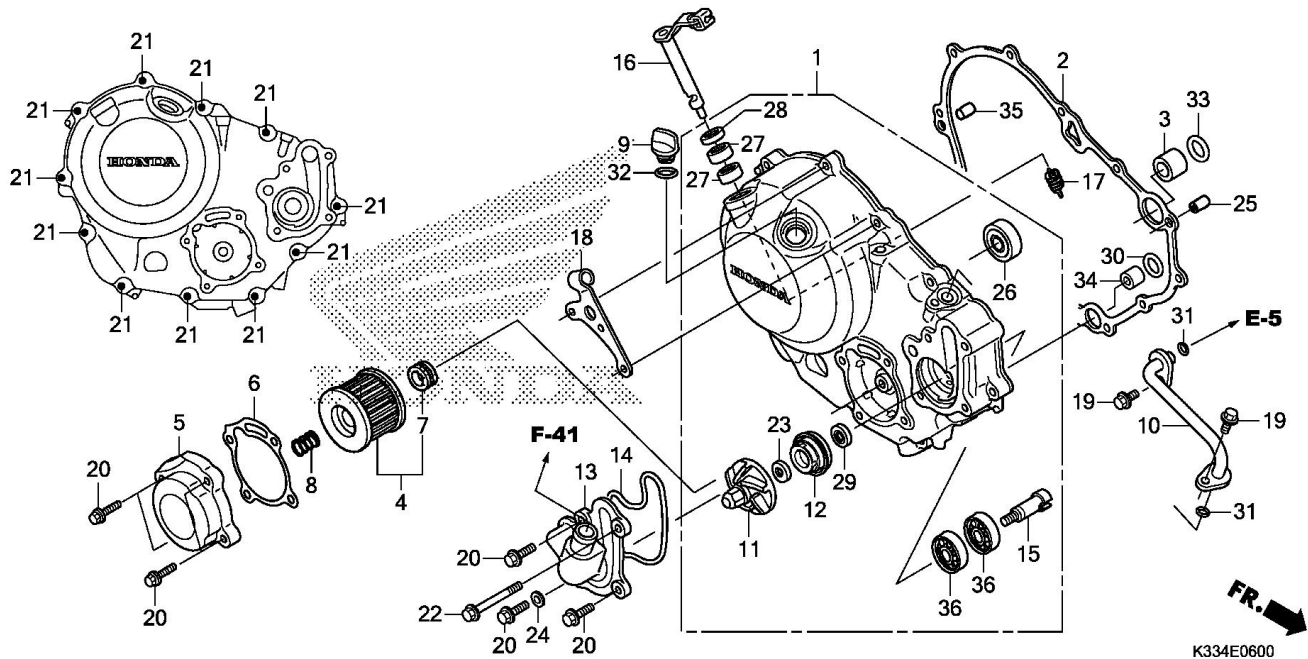

Ref.	Part Number	Part Description	Qty.
001	11300-K75-T50	COVER ASSY., R. CRANKCASE	001
002	11394-KYJ-900	GASKET, R. CRANKCASE COVER	001
003	15326-KT7-000	COLLAR, OIL PASSAGE (18MM)	001
004	15410-KYJ-902	ELEMENT, OIL FILTER	001
005	15411-K75-T50	COVER, OIL FILTER	001
006	15412-KYJ-901	GASKET, OIL FILTER COVER	001
007	15413-MC8-000	RUBBER, FILTER	001
008	15414-KF0-000	SPRING, OIL FILTER ELEMENT SETTING	001
009	15611-KA4-710	CAP, OIL FILLER	001
010	19120-KYJ-900	PIPE, WATER	001
011	19215-KGH-900	IMPELLER, WATER PUMP	001
012	19217-P72-013	SEAL, MECHANICAL	001
013	19220-K75-T50	COVER, WATER PUMP	001
014	19226-KYJ-901	GASKET, WATER PUMP COVER	001
015	19241-KZZ-D20	SHAFT, WATER PUMP	001
016	22810-K33-D00	LEVER, CLUTCH	001
017	22815-KM7-700	SPRING, CLUTCH LEVER	001
018	22821-K33-D00	RECEIVER, CLUTCH CABLE	001
019	90010-KYJ-900	BOLT, FLANGE (6X16) (NSHF)	002
020	90012-KYJ-900	BOLT, FLANGE (6X25) (NSHF)	007
021	90013-KYJ-900	BOLT, FLANGE (6X30) (NSHF)	011
022	90015-KYJ-900	BOLT, FLANGE (6X65) (NSHF)	001
023	90423-KJ9-000	WASHER (7.2X13X1.2)	001
023	90423-KW6-900	WASHER (7X13X1.2)	001
024	90463-ML7-000	WASHER, SEALING (6.5MM)	001
025	90702-KFM-900	PIN, DOWEL (8X12)	001
026	91009-KYJ-901	BEARING, RADIAL BALL (6001U)	001
027	91053-719-005	BEARING, NEEDLE (12X16X10) (NTN)	002
027	91101-PZ9-000	BEARING, NEEDLE (12X16X10)	002
028	91204-KK0-003	OIL SEAL (12X18X5) (ARAI)	001
029	91202-KTW-901	OIL SEAL (12X26X5)	001