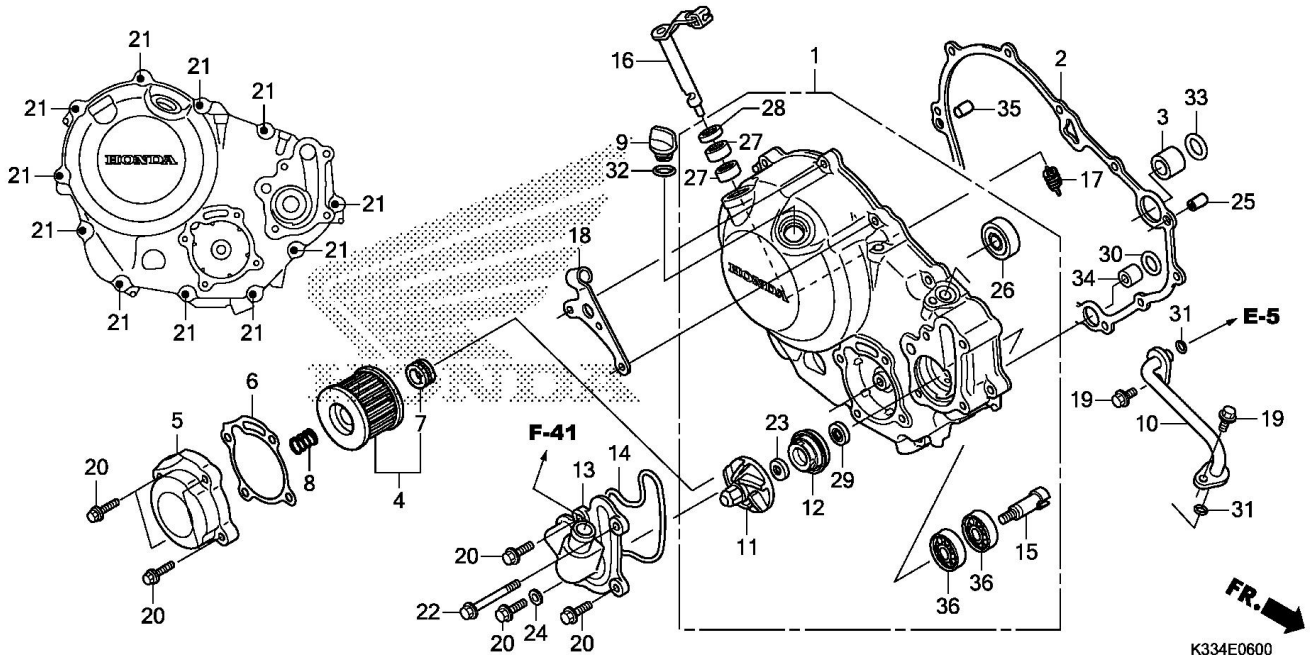

Model Name	CBR300R	Product Line	MOTORCYCLE
Model ID	CBR300R	Year	2017
Mfg	THA	Area	
Section	ENGINE	Clr Label	R263-(MILLENNIUM RED)
		Illustration	RIGHT CRANKCASE COVER

Ref.	Part Number	Part Description	Qty.
030	91301-KYJ-901	O-RING (11.8X1.9)	001
031	91302-KYJ-901	O-RING (9.8X2.4)	002
032	91307-035-000	O-RING (18X3)	001
033	91322-PT0-003	O-RING (17.8X1.9) (NOK)	001
033	91322-PT0-004	O-RING (17.8X1.9) (ARAI)	001
034	94301-12160	PIN A, DOWEL (12X16)	001
035	94302-08140	PIN B, DOWEL (8X14)	001
036	96100-60013-00	BEARING, RADIAL BALL (6001)	002