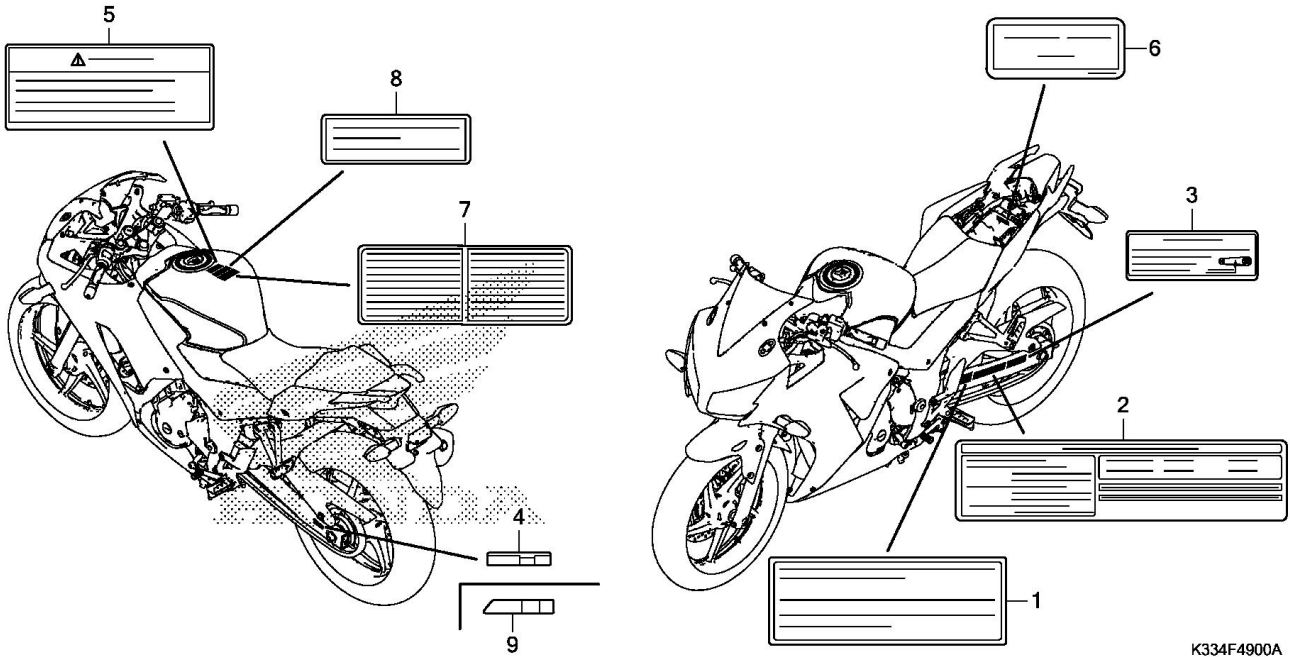

Model Name	CBR300R	Product Line	MOTORCYCLE
Model ID	CBR300R	Year	2017
Mfg	THA	Area	
Section	FRAME	Clr Label	R263-(MILLENNIUM RED)
		Illustration	CAUTION LABEL

K334F4900A

Ref.	Part Number	Part Description	Qty.
002	87505-KYJ-920	LABEL, TIRE	001
003	87507-MZ8-W00	LABEL, DRIVE CHAIN	001
005	87512-MCA-A00	LABEL, LOADING	001
006	87523-MCJ-A00	LABEL, CARGO LIMIT (3.0KG)	001
008	87560-MZ0-670	LABEL, DRIVE	001
009	87508-MJJ-D31	LABEL, CHAIN ADJUSTER	001