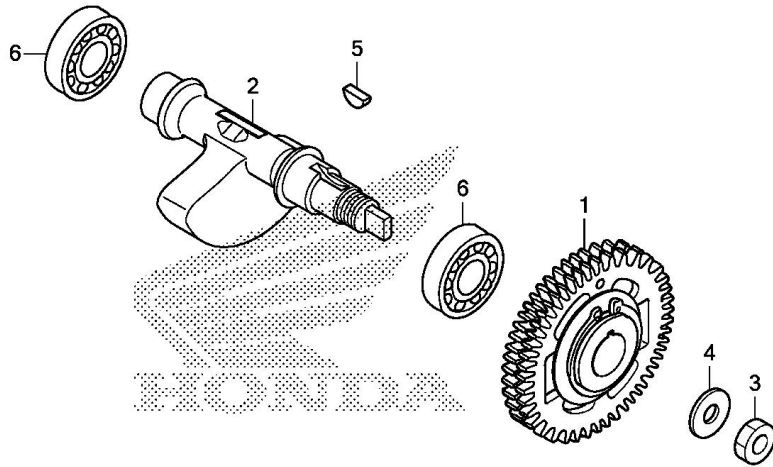

Model Name	CBR300R	Product Line	MOTORCYCLE
Model ID	CBR300R	Year	2017
Mfg	THA	Area	
Section	ENGINE	Clr Label	R263-(MILLENNIUM RED)
		Illustration	BALANCER SHAFT

FR. →

K334E1610

Ref.	Part Number	Part Description	Qty.
001	13410-K33-D00	GEAR ASSY., BALANCER DRIVEN (35T)	001
002	13421-K33-D01	SHAFT, BALANCER	001
003	90204-KYJ-900	NUT, HEX. (14MM)	001
004	90433-MEY-670	WASHER (14.2X24)	001
005	90741-KFB-000	KEY, WOODRUFF (4MM)	001
006	91008-K33-D02	BEARING, RADIAL BALL (6304)	002