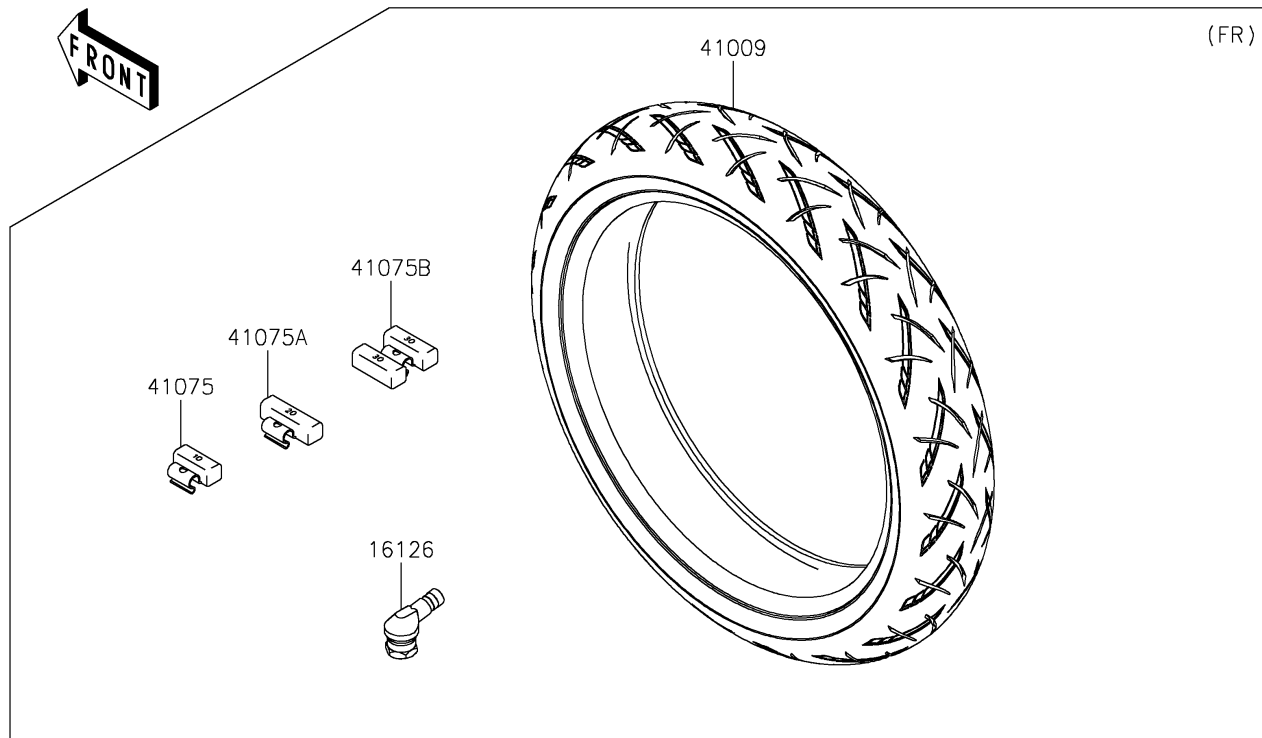

## 2020 Ninja H2™ SX SE+ PARTS DIAGRAM

Tires

F2210

## 2020 Ninja H2™ SX SE+ PARTS LIST

Tires

ITEM NAME	PART NUMBER	QUANTITY
VALVE (Ref # 16126)	16126-0735	1
TIRE,FR,120/70ZR17(58W),S21F (Ref # 41009)	41009-0779	1
TIRE,RR,190/55ZR17(75W),S21R (Ref # 41009A)	41009-0780	1
BALANCER-WHEEL,10G,SILVER (Ref # 41075)	41075-0007	1
BALANCER-WHEEL,20G,SILVER (Ref # 41075A)	41075-0008	1
BALANCER-WHEEL,30G,SILVER (Ref # 41075B)	41075-0017	1