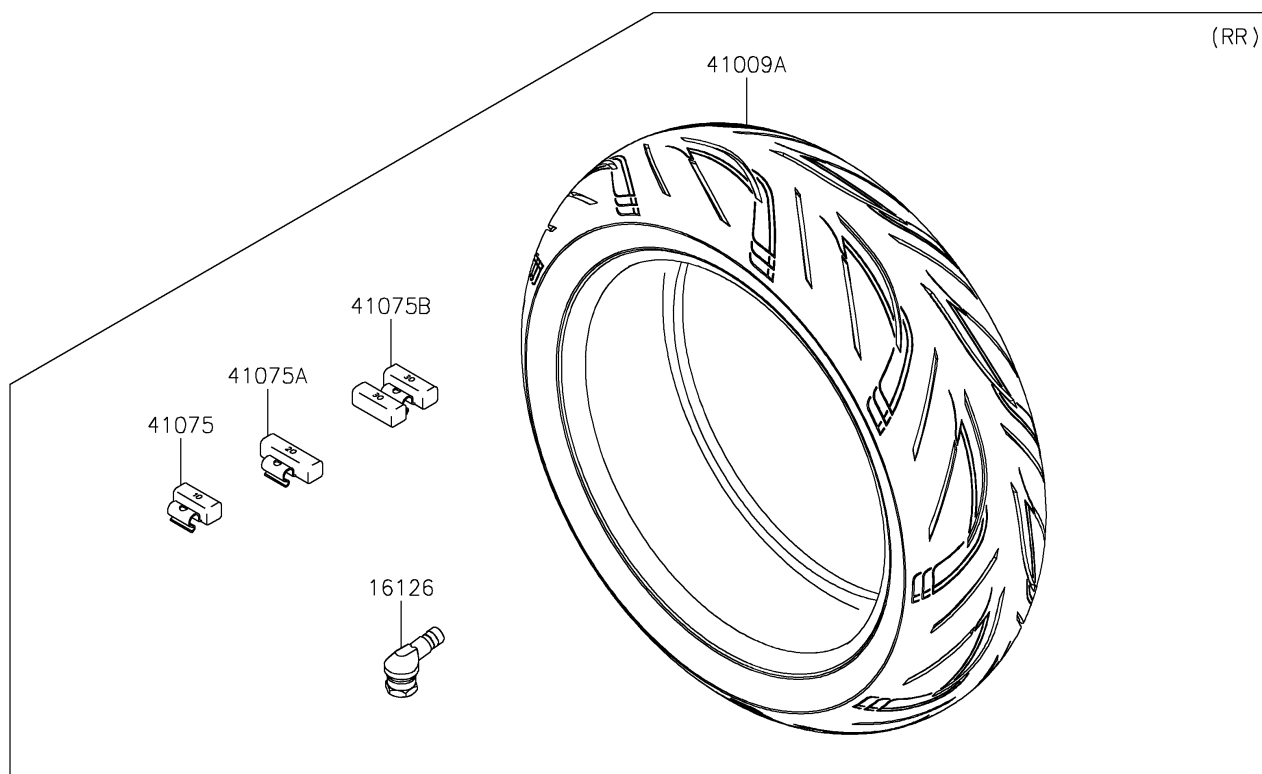

## 2020 Ninja H2™ SX SE+ PARTS DIAGRAM

Tires

F2210

## 2020 Ninja H2™ SX SE+ PARTS LIST

Tires

ITEM NAME	PART NUMBER	QUANTITY
VALVE (Ref # 16126)	16126-0735	1
TIRE,FR,120/70ZR17(58W),S21F (Ref # 41009)	41009-0779	1
TIRE,RR,190/55ZR17(75W),S21R (Ref # 41009A)	41009-0780	1
BALANCER-WHEEL,10G,SILVER (Ref # 41075)	41075-0007	1
BALANCER-WHEEL,20G,SILVER (Ref # 41075A)	41075-0008	1
BALANCER-WHEEL,30G,SILVER (Ref # 41075B)	41075-0017	1