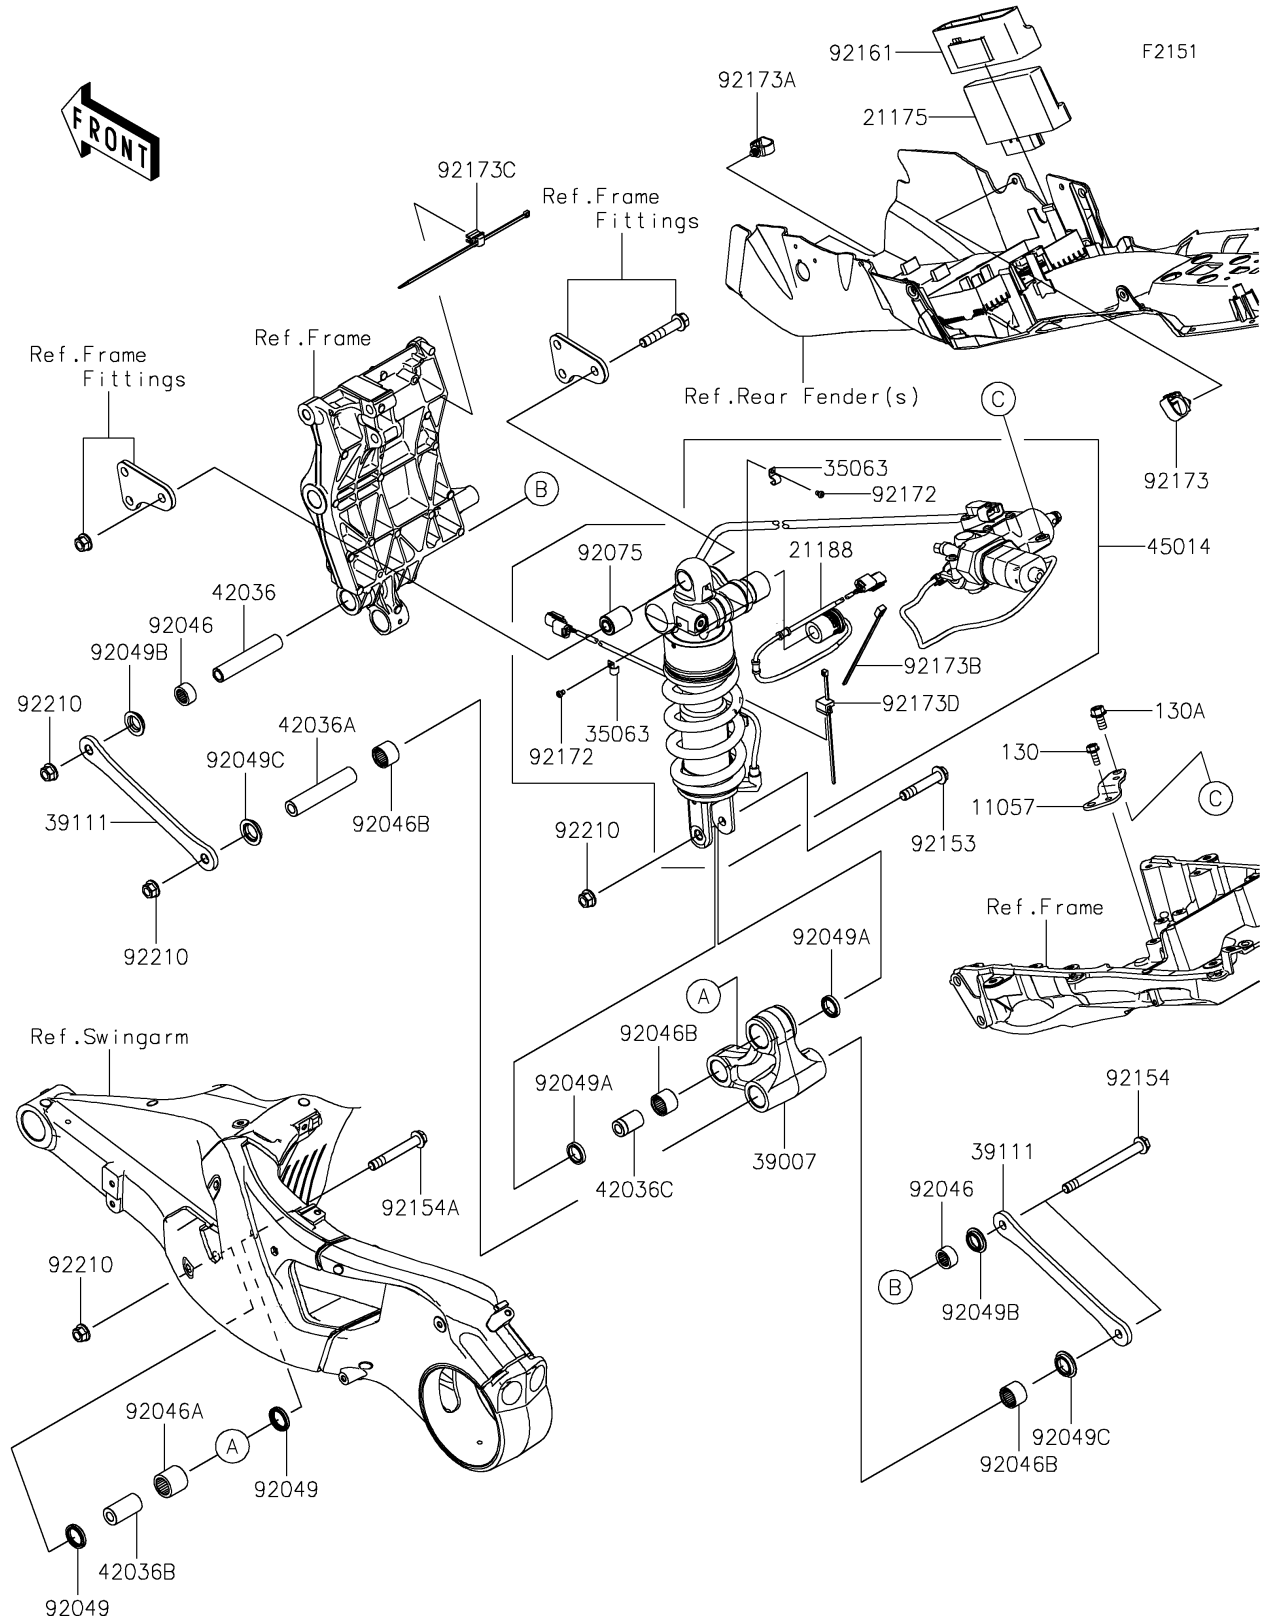

2020 Ninja H2™ SX SE+ PARTS DIAGRAM

Suspension/Shock Absorber

2020 Ninja H2™ SX SE+ PARTS LIST

Suspension/Shock Absorber

ITEM NAME	PART NUMBER	QUANTITY
BRACKET,MOTOR (Ref # 11057)	11057-2073	1
BOLT-FLANGED,6X16 (Ref # 130)	130CB0616	1
BOLT-FLANGED,8X16 (Ref # 130A)	130CB0816	1
CONTROL UNIT-ELECTRONIC,KECS (Ref # 21175)	21175-1481	1
SOLENOID (Ref # 21188)	21188-0020	1
STAY (Ref # 35063)	35063-1439	1
ARM-SUSP (Ref # 39007)	39007-0423	1
ROD-TIE,SUSPENSION (Ref # 39111)	39111-0368	1
SLEEVE,10.1X16X90.5 (Ref # 42036)	42036-0763	1
SLEEVE,10.1X18X90.5 (Ref # 42036A)	42036-0828	1
SLEEVE,10.1X20X39 (Ref # 42036B)	42036-0835	1
SLEEVE,10.1X18X30 (Ref # 42036C)	42036-1258	1
SHOCKABSORBER,KECS (Ref # 45014)	45014-0626	1
BEARING-NEEDLE,16BM2212 (Ref # 92046)	92046-1192	1
BEARING-NEEDLE,7E-HVS20X27X25 (Ref # 92046A)	92046-1236	1
BEARING-NEEDLE,SFYZM182417 (Ref # 92046B)	92046-1272	1
SEAL-OIL,20X27X4 (Ref # 92049)	92049-0823	1
SEAL-OIL,MHA18244 (Ref # 92049A)	92049-1225	1
SEAL-OIL,SD03 16 22 5.7 (Ref # 92049B)	92049-1466	1
SEAL-OIL,KCR MF018N1 (Ref # 92049C)	92049-1493	1
DAMPER,SHOCKABSORBER (Ref # 92075)	92075-1426	1
BOLT,FLANGED,10X55 (Ref # 92153)	92153-1546	1
BOLT,FLANGED,10X114 (Ref # 92154)	92154-1553	1
BOLT,FLANGED,10X70 (Ref # 92154A)	92154-1695	1
DAMPER,ECU (Ref # 92161)	92161-2137	1
SCREW (Ref # 92172)	92172-1252	1
CLAMP (Ref # 92173)	92173-0861	1
CLAMP,HOLDER CLIP (Ref # 92173A)	92173-0868	1
CLAMP (Ref # 92173B)	92173-1918	1

2020 Ninja H2™ SX SE+ PARTS LIST

Suspension/Shock Absorber

ITEM NAME	PART NUMBER	QUANTITY
CLAMP (Ref # 92173C)	92173-2077	1
CLAMP (Ref # 92173D)	92173-2161	1
NUT,LOCK,FLANGED,10MM (Ref # 92210)	92210-1139	1