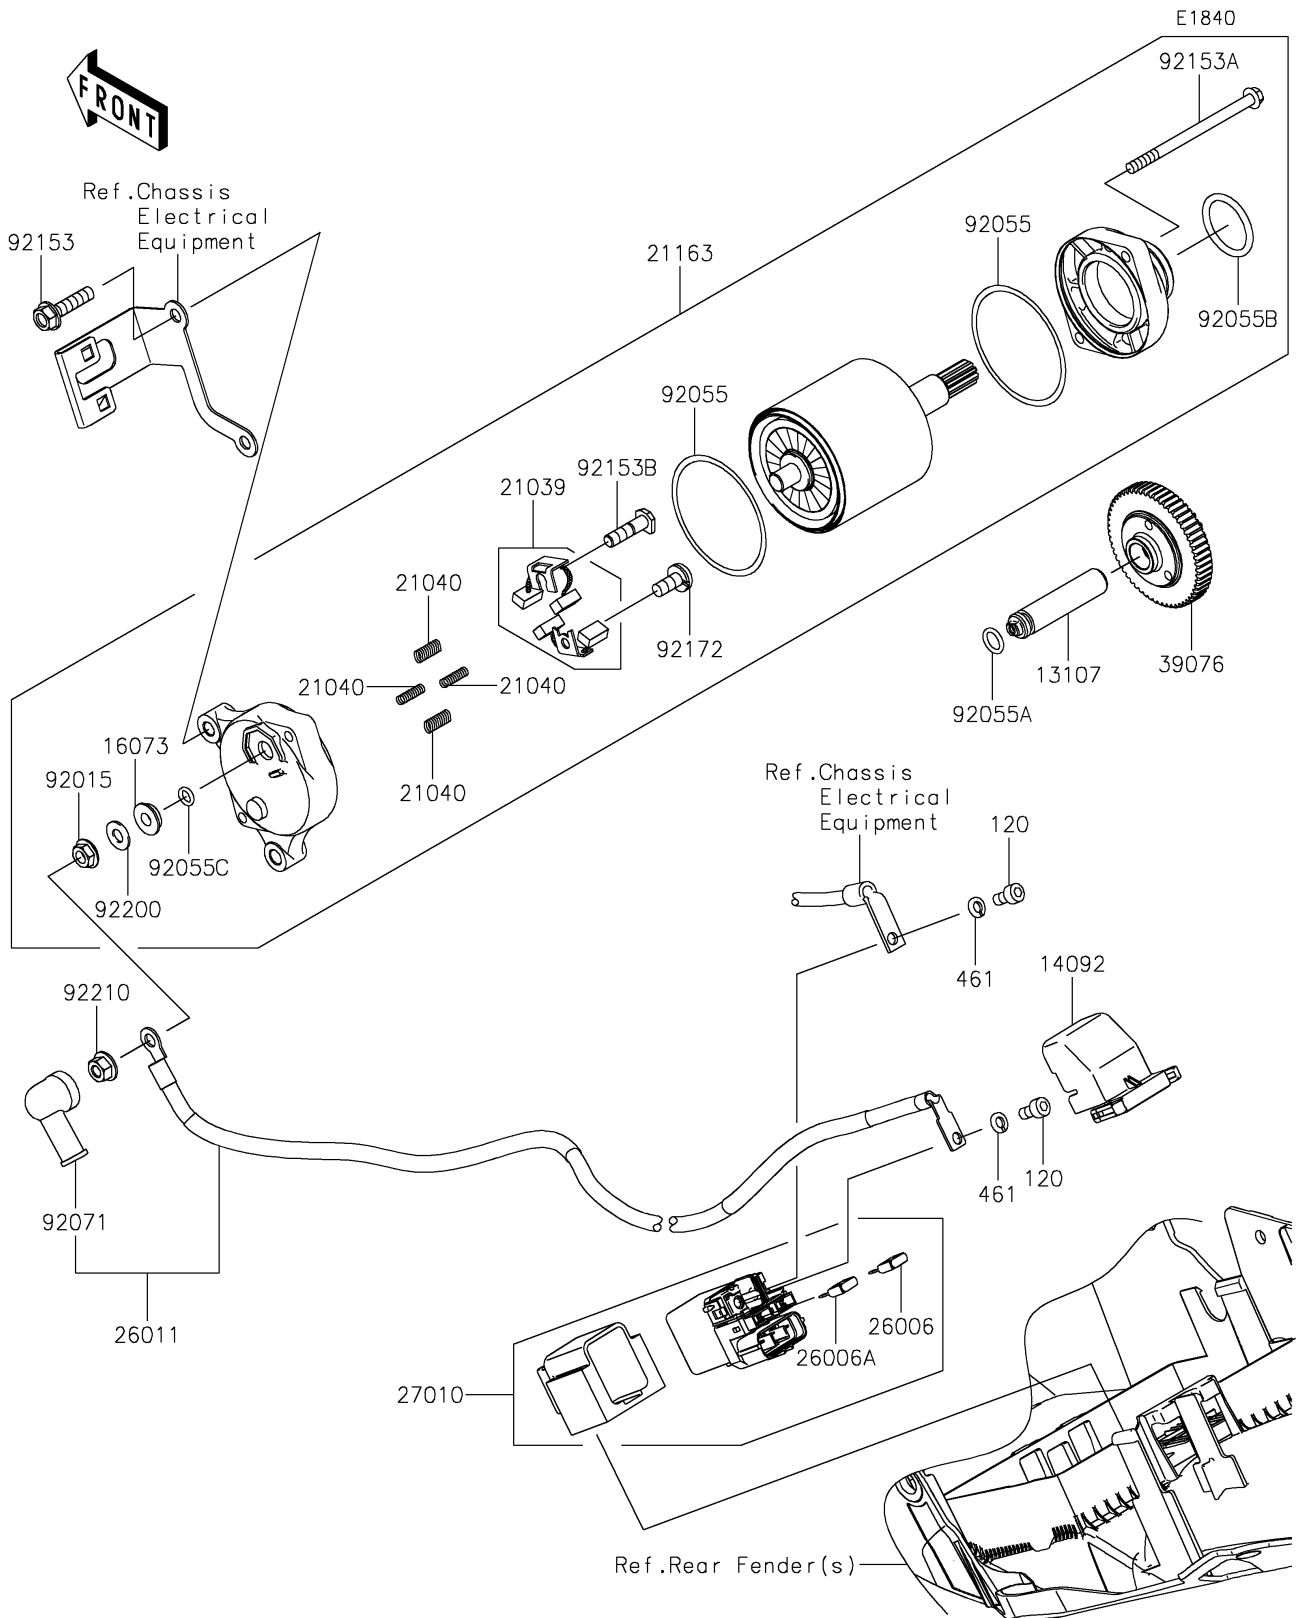

2020 Ninja H2™ SX SE+ PARTS DIAGRAM

Starter Motor

2020 Ninja H2™ SX SE+ PARTS LIST

Starter Motor

ITEM NAME	PART NUMBER	QUANTITY
BOLT-SOCKET,5X10 (Ref # 120)	120CB0510	1
SHAFT (Ref # 13107)	13107-0813	1
COVER (Ref # 14092)	14092-0109	1
INSULATOR (Ref # 16073)	16073-0053	1
BRUSH,CARBON (Ref # 21039)	21039-0004	1
SPRING-BRUSH (Ref # 21040)	21040-0003	1
STARTER-ELECTRIC (Ref # 21163)	21163-0767	1
FUSE,MINI BLADE,15A,BLUE (Ref # 26006)	26006-0001	1
FUSE,MINI BLADE,30A,GREEN (Ref # 26006A)	26006-1080	1
WIRE-LEAD,STARTER (Ref # 26011)	26011-0978	1
SWITCH (Ref # 27010)	27010-0773	1
LIMITER (Ref # 39076)	39076-0025	1
WASHER-SPRING,5MM (Ref # 461)	461DA0500	1
NUT,STARTER MOTOR (Ref # 92015)	92015-1476	1
RING-O (Ref # 92055)	92055-0136	1
RING-O,8.8X1.9 (Ref # 92055A)	92055-099	1
RING-O (Ref # 92055B)	92055-1276	1
RING-O,4.5X2.0 (Ref # 92055C)	92055-1370	1
GROMMET (Ref # 92071)	92071-0024	1
BOLT,FLANGED,6X25 (Ref # 92153)	92153-1592	1
BOLT (Ref # 92153A)	92153-1850	1
BOLT (Ref # 92153B)	92153-1866	1
SCREW (Ref # 92172)	92172-0334	1
WASHER (Ref # 92200)	92200-0386	1
NUT,6MM (Ref # 92210)	92210-0188	1