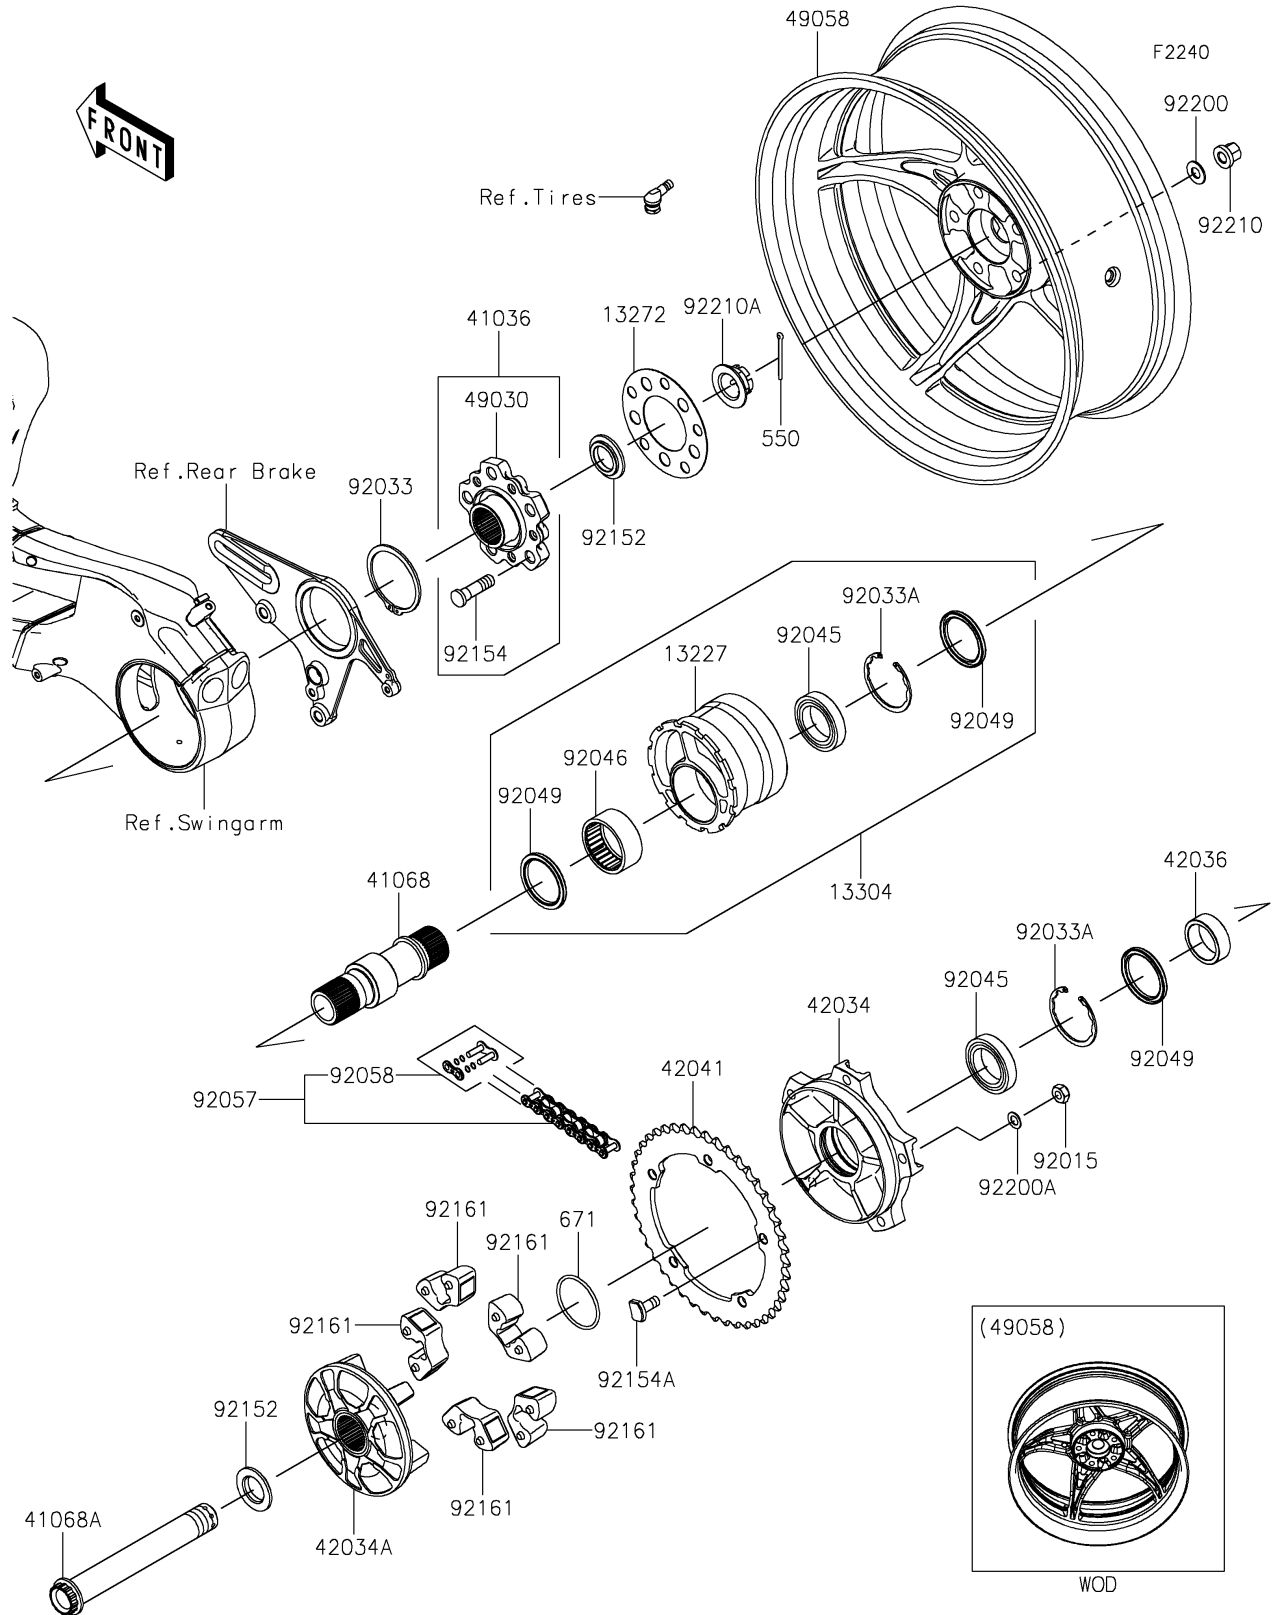

## 2020 Ninja H2™ SX SE+ PARTS DIAGRAM

Rear Wheel/Chain

## 2020 Ninja H2™ SX SE+ PARTS LIST

Rear Wheel/Chain

ITEM NAME	PART NUMBER	QUANTITY
HOUSING,RR (Ref # 13227)	13227-0034	1
PLATE (Ref # 13272)	13272-1861	1
HOUSING-ASSY,RR (Ref # 13304)	13304-5001	1
HUB-ASSY,RR (Ref # 41036)	41036-0679	1
AXLE,RR (Ref # 41068)	41068-0637	1
AXLE,28X202.6 (Ref # 41068A)	41068-0645	1
COUPLING,F.W.M.GRAY (Ref # 42034)	42034-0744-46T	1
COUPLING,INSERT,F.W.M.GRAY (Ref # 42034A)	42034-0752-53D	1
SLEEVE,40X50X16.4 (Ref # 42036)	42036-0779	1
SPROCKET-HUB,44T (Ref # 42041)	42041-0152	1
HUB,RR (Ref # 49030)	49030-0050	1
WHEEL,RR,G.BLACK (Ref # 49058)	49058-0696-60P	1
PIN-COTTER,4.0X45 (Ref # 550)	550AA4045	1
O RING,55MM (Ref # 671)	671B2555	1
NUT,LOCK,10MM,BLACK (Ref # 92015)	92015-1189	1
RING-SNAP (Ref # 92033)	92033-0760	1
RING-SNAP,62MM (Ref # 92033A)	92033-1044	1
BEARING-BALL,40X60X12 (Ref # 92045)	92045-0802	1
BEARING-NEEDLE,50X62X25 (Ref # 92046)	92046-0617	1
SEAL-OIL,50X62X5 (Ref # 92049)	92049-0771	1
CHAIN,DRIVE,EK525RMXZ/3D,120L (Ref # 92057)	92057-0734	1
JOINT-CHAIN (Ref # 92058)	92058-0036	1
COLLAR,28X48X7.2 (Ref # 92152)	92152-2504	1
BOLT,HUB,12X45 (Ref # 92154)	92154-1546	1
BOLT,SPROCKET,10X24.3 (Ref # 92154A)	92154-2300	1
DAMPER,SHOCK,RR HUB (Ref # 92161)	92161-1286	1
WASHER,12.1X25X1.6 (Ref # 92200)	92200-0455	1
WASHER,10.2X18X1 (Ref # 92200A)	92200-1770	1
NUT,12MM (Ref # 92210)	92210-1615	1

## 2020 Ninja H2™ SX SE+ PARTS LIST

Rear Wheel/Chain

ITEM NAME	PART NUMBER	QUANTITY
NUT,28MM (Ref # 92210A)	92210-1654	1