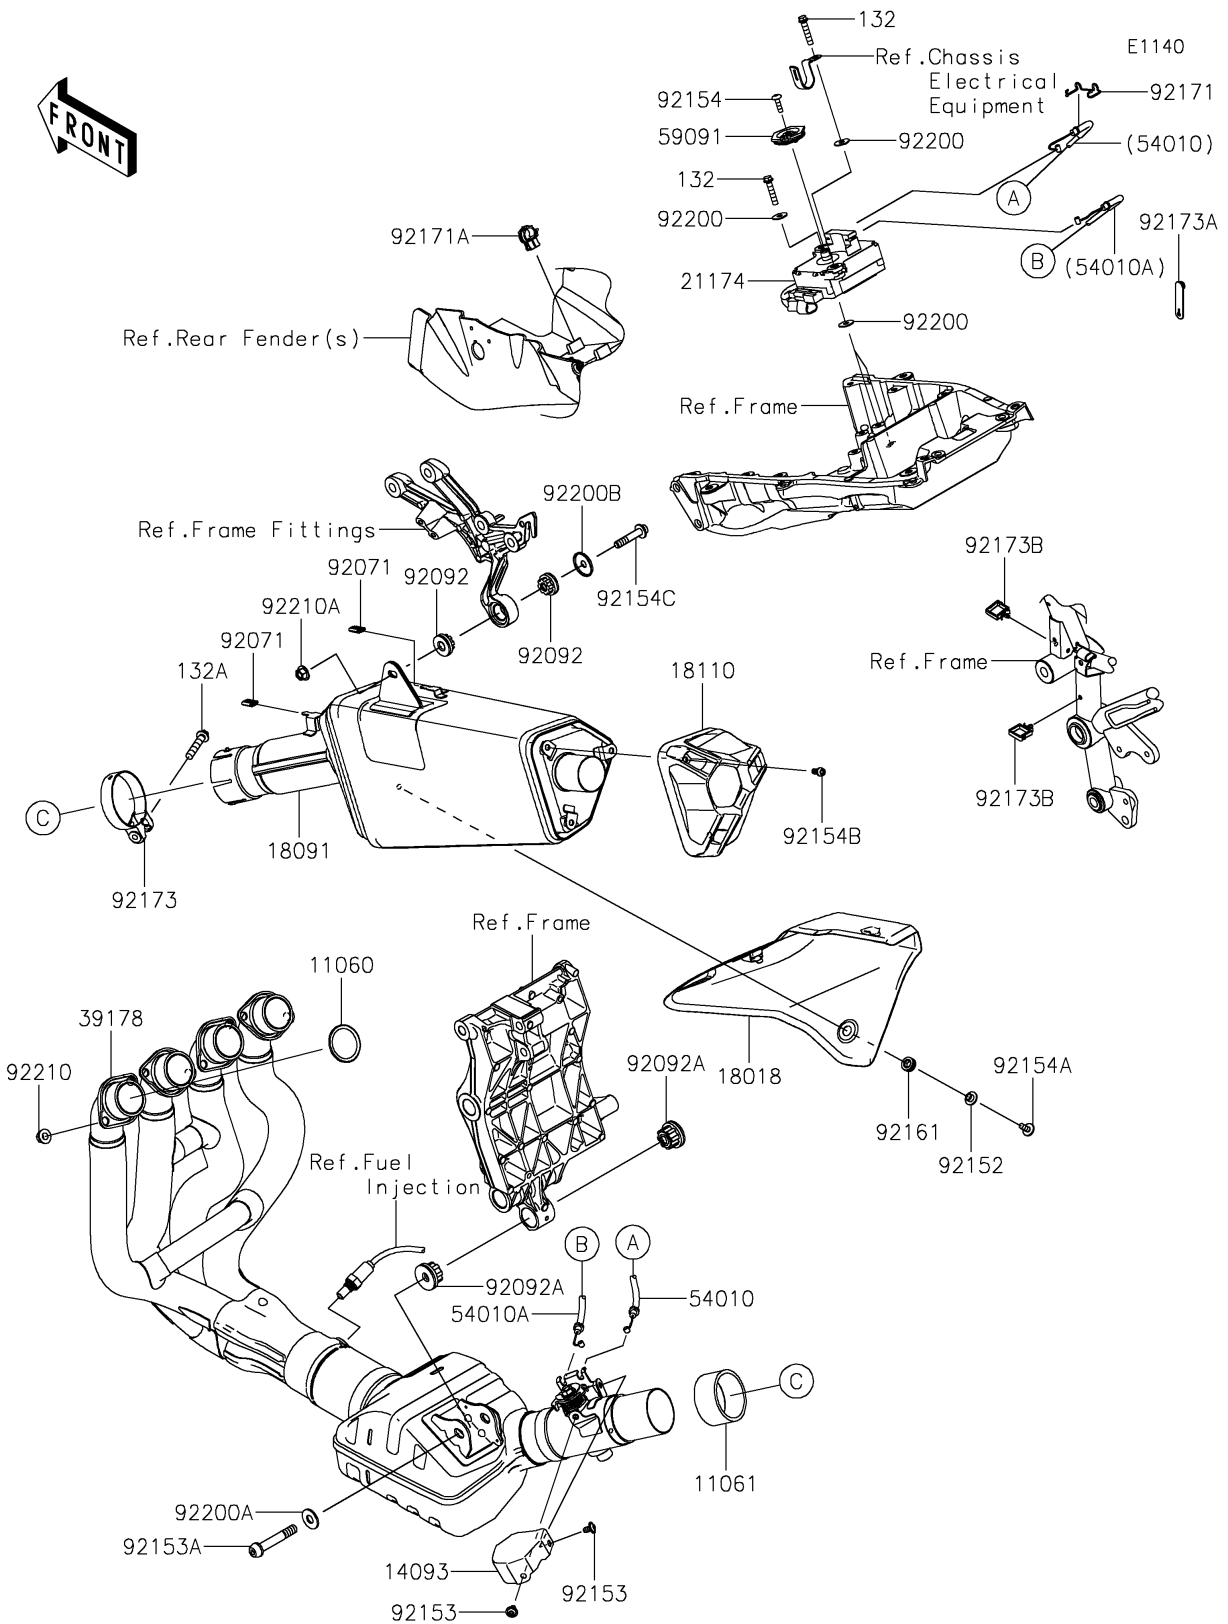

2020 Ninja H2™ SX SE+ PARTS DIAGRAM

Muffler(s)

2020 Ninja H2™ SX SE+ PARTS LIST

Muffler(s)

ITEM NAME	PART NUMBER	QUANTITY
GASKET,EXHAUST PIPE (Ref # 11060)	11060-1203	1
GASKET,MUFFLER JOINT (Ref # 11061)	11061-0980	1
BOLT-FLANGED-SMALL,6X30 (Ref # 132)	132BA0630	1
BOLT-FLANGED-SMALL,8X40 (Ref # 132A)	132BC0840	1
COVER (Ref # 14093)	14093-0643	1
PLATE-HEAT GUARD,RR (Ref # 18018)	18018-0606	1
BODY-COMP-MUFFLER (Ref # 18091)	18091-1151	1
BODY END-MUFFLER (Ref # 18110)	18110-0215	1
MOTOR-ELECTRIC (Ref # 21174)	21174-0009	1
MANIFOLD-COMP-EXHAUST (Ref # 39178)	39178-0311	1
CABLE,OPEN (Ref # 54010)	54010-0622	1
CABLE,CLOSE (Ref # 54010A)	54010-0623	1
PULLEY (Ref # 59091)	59091-0007	1
GROMMET (Ref # 92071)	92071-1270	1
BUSHING-RUBBER (Ref # 92092)	92092-0018	1
BUSHING-RUBBER (Ref # 92092A)	92092-1081	1
COLLAR (Ref # 92152)	92152-2461	1
BOLT,SOCKET,6X10 (Ref # 92153)	92153-1527	1
BOLT,SOCKET,10X60 (Ref # 92153A)	92153-1837	1
BOLT,TORX,5X18 (Ref # 92154)	92154-0217	1
BOLT,SOCKET,6X14 (Ref # 92154A)	92154-0907	1
BOLT,SOCKET,6X12 (Ref # 92154B)	92154-1453	1
BOLT,SOCKET,8X40 (Ref # 92154C)	92154-2808	1
DAMPER (Ref # 92161)	92161-0306	1
CLAMP (Ref # 92171)	92171-0292	1
CLAMP,EDGE CLIP (Ref # 92171A)	92171-1722	1
CLAMP,64.5MM (Ref # 92173)	92173-0284	1
CLAMP,RUBBER PLATE (Ref # 92173A)	92173-1229	1
CLAMP (Ref # 92173B)	92173-1513	1

2020 Ninja H2™ SX SE+ PARTS LIST

Muffler(s)

ITEM NAME	PART NUMBER	QUANTITY
WASHER (Ref # 92200)	92200-0078	1
WASHER,10.5X25X2.0 (Ref # 92200A)	92200-1377	1
WASHER (Ref # 92200B)	92200-1919	1
NUT,8MM (Ref # 92210)	92210-0076	1
NUT,8MM (Ref # 92210A)	92210-0121	1