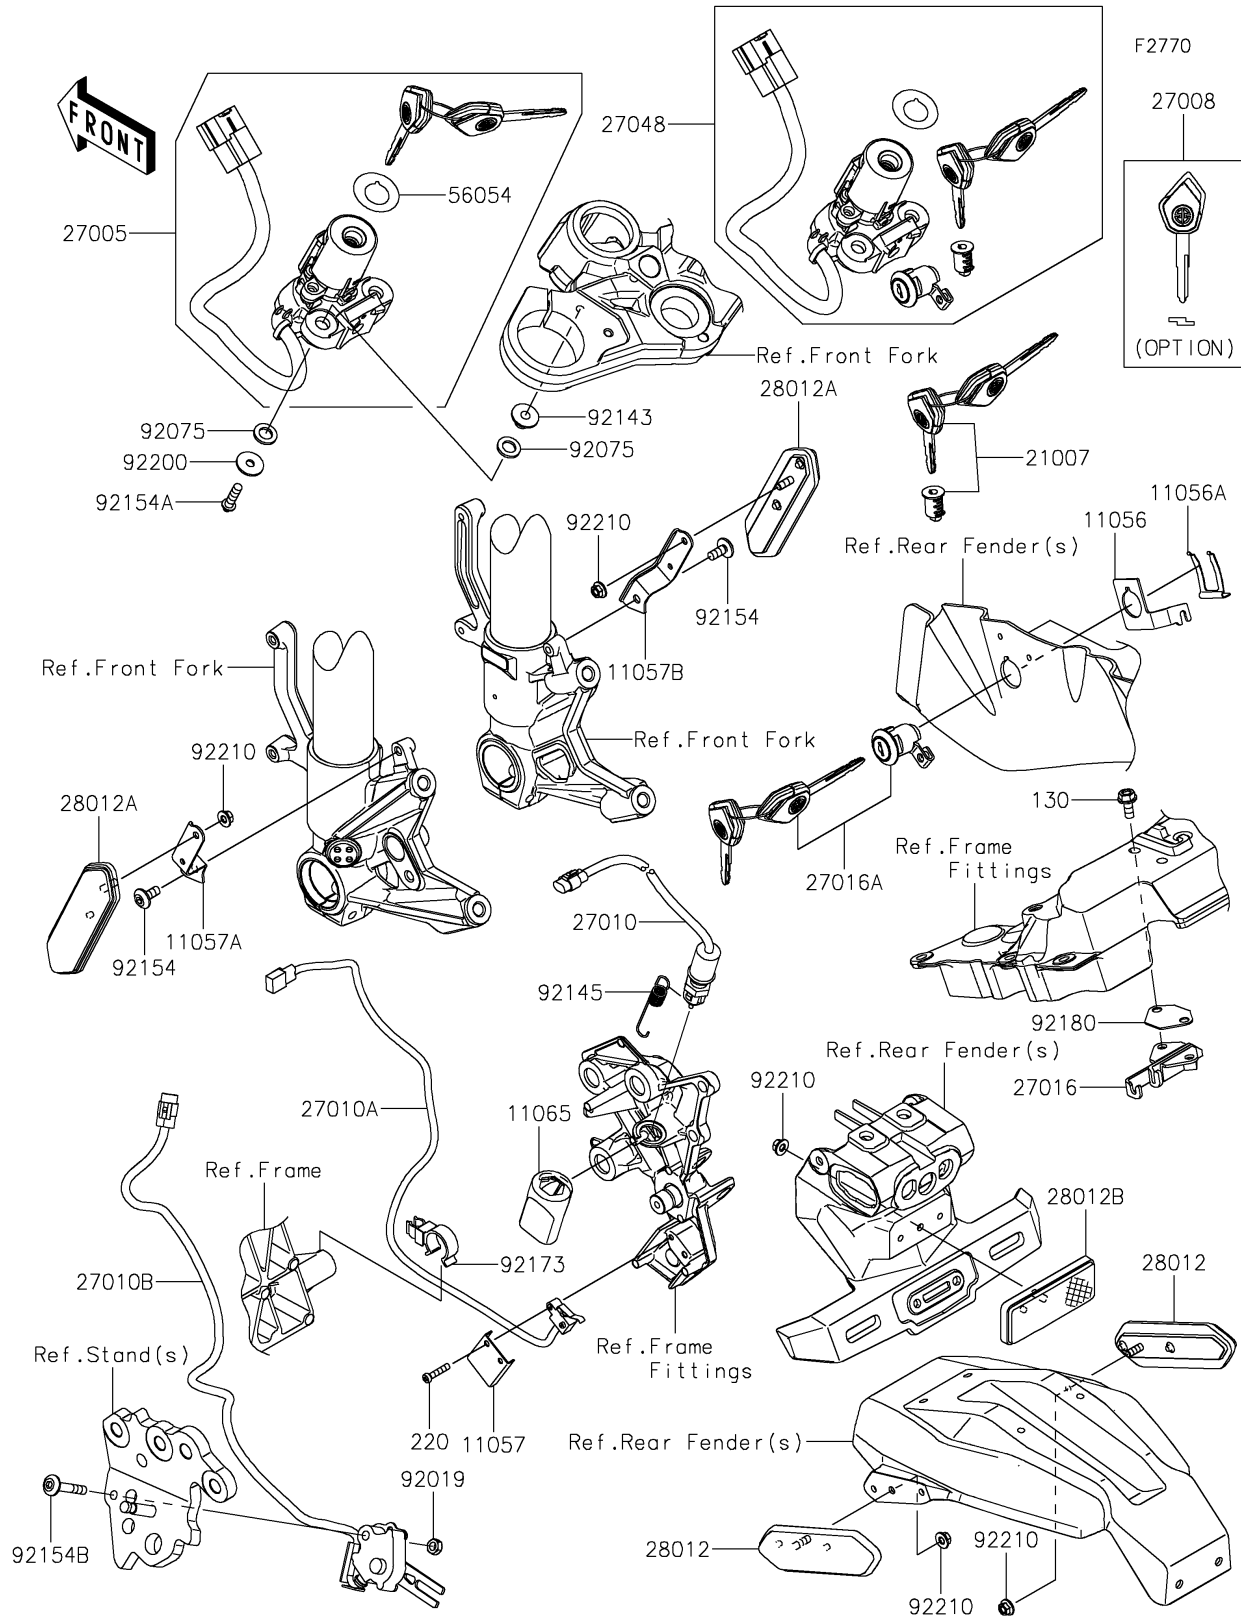

2020 Ninja H2™ SX SE+ PARTS DIAGRAM

Ignition Switch/Locks/Reflectors

2020 Ninja H2™ SX SE+ PARTS LIST

Ignition Switch/Locks/Reflectors

ITEM NAME	PART NUMBER	QUANTITY
BRACKET (Ref # 11056)	11056-0237	1
BRACKET,CLASP (Ref # 11056A)	11056-0238	1
BRACKET (Ref # 11057)	11057-1285	1
BRACKET,REFLECTOR,LH (Ref # 11057A)	11057-1300	1
BRACKET,REFLECTOR,RH (Ref # 11057B)	11057-1301	1
CAP,RR BRAKE SWITCH (Ref # 11065)	11065-0381	1
BOLT-FLANGED,6X14 (Ref # 130)	130BB0614	1
ROTOR,LOCK,TANK CAP (Ref # 21007)	21007-5079	1
SCREW-PAN-CROS,4X20 (Ref # 220)	220AA0420	1
SWITCH-ASSY-IGNITION (Ref # 27005)	27005-0641	1
KEY-LOCK,BLANK (Ref # 27008)	27008-0590	1
SWITCH,STOP (Ref # 27010)	27010-0836	1
SWITCH,REAR BRAKE (Ref # 27010A)	27010-0865	1
SWITCH,SIDE STAND (Ref # 27010B)	27010-0872	1
LOCK-ASSY,SEAT STRIKER (Ref # 27016)	27016-1115	1
LOCK-ASSY,SEAT (Ref # 27016A)	27016-5389	1
SWITCH-ASSY (Ref # 27048)	27048-5148	1
REFLECTOR-REFLEX,RED (Ref # 28012)	28012-0043	1
REFLECTOR-REFLEX,CCC (Ref # 28012A)	28012-0045	1
REFLECTOR-REFLEX (Ref # 28012B)	28012-1077	1
MARK,IGNITION (Ref # 56054)	56054-1596	1
NUT,LOCK,6MM (Ref # 92019)	92019-008	1
DAMPER (Ref # 92075)	92075-1564	1
COLLAR,L=9.6 (Ref # 92143)	92143-1016	1
SPRING (Ref # 92145)	92145-1794	1
BOLT,SOCKET,6X14 (Ref # 92154)	92154-0745	1
BOLT,TORX,6X22 (Ref # 92154A)	92154-1858	1
BOLT,SOCKET,6X34 (Ref # 92154B)	92154-2834	1
CLAMP (Ref # 92173)	92173-1227	1

2020 Ninja H2™ SX SE+ PARTS LIST

Ignition Switch/Locks/Reflectors

ITEM NAME	PART NUMBER	QUANTITY
SHIM (Ref # 92180)	92180-1542	1
WASHER,6X20X1.6 (Ref # 92200)	92200-0212	1
NUT,FLANGED,5MM (Ref # 92210)	92210-0007	1