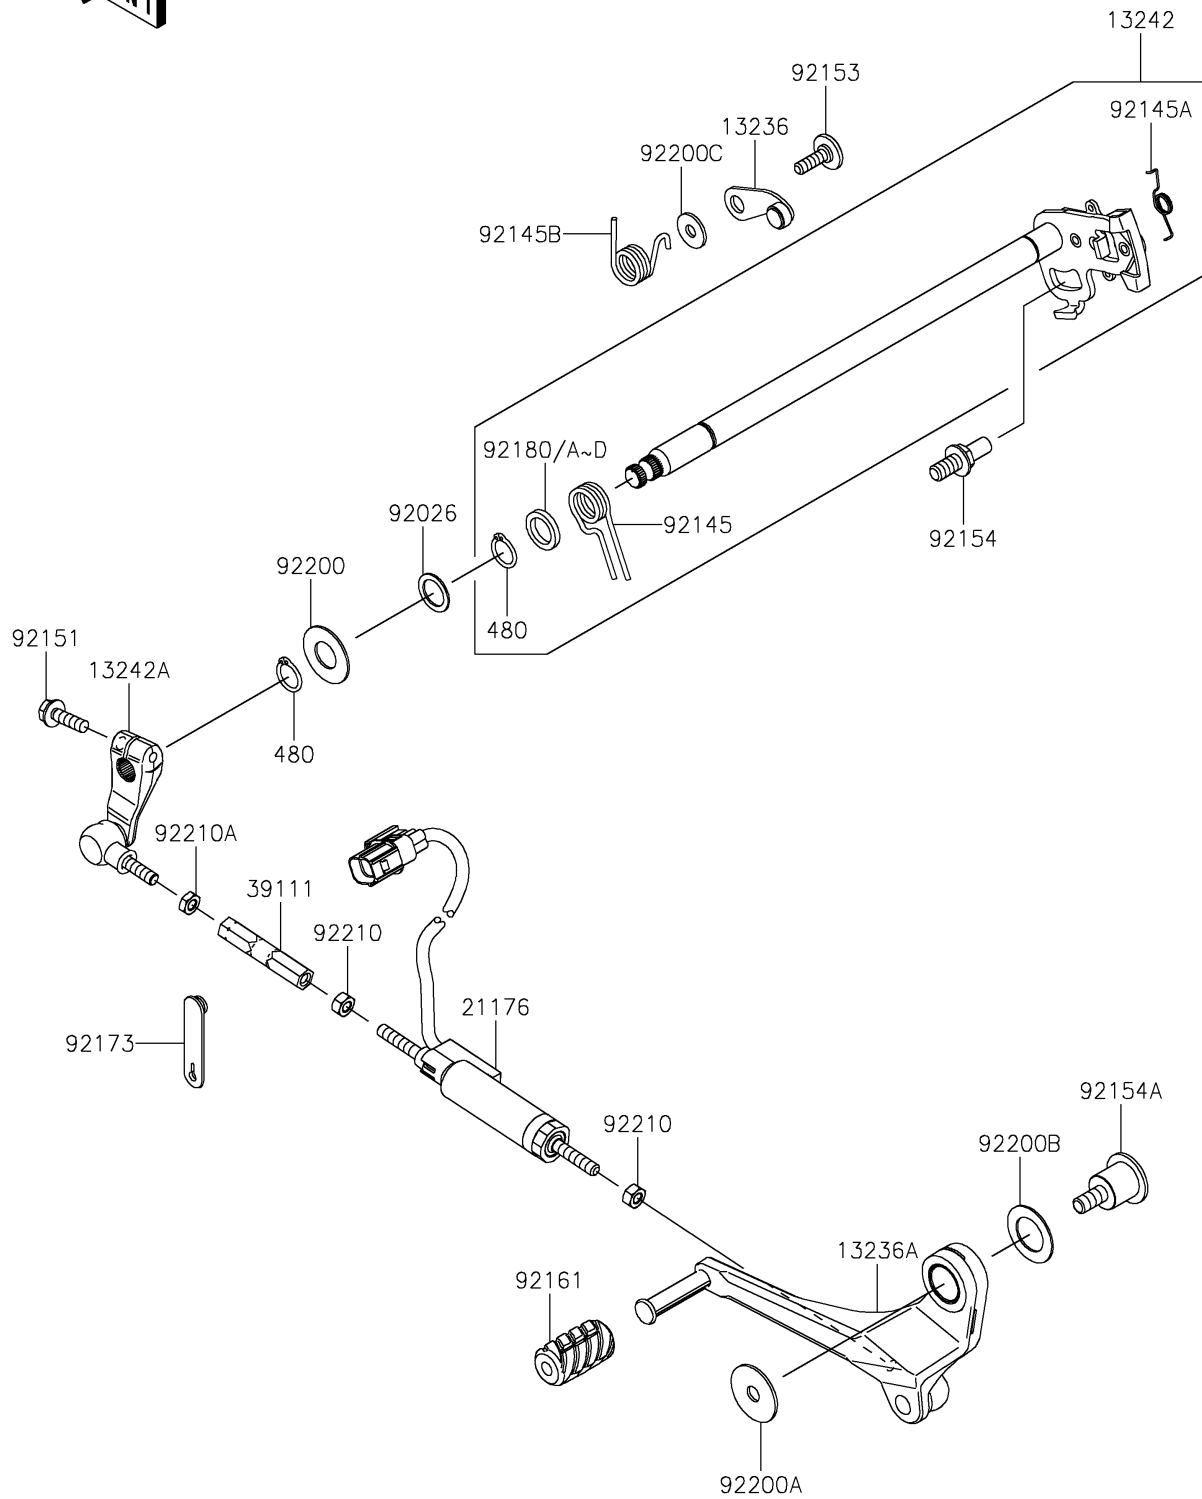

## 2020 Ninja H2™ SX SE+ PARTS DIAGRAM

Gear Change Mechanism

E1370

## 2020 Ninja H2™ SX SE+ PARTS LIST

Gear Change Mechanism

ITEM NAME	PART NUMBER	QUANTITY
LEVER-COMP,POSITION (Ref # 13236)	13236-0785	1
LEVER-COMP,CHANGE,PEDAL (Ref # 13236A)	13236-0799	1
LEVER-ASSY-CHANGE (Ref # 13242)	13242-0138	1
LEVER-ASSY-CHANGE (Ref # 13242A)	13242-0150	1
SENSOR,QUICK SHIFTER (Ref # 21176)	21176-0865	1
ROD-TIE (Ref # 39111)	39111-0356	1
CIRCLIP-TYPE-C,14MM (Ref # 480)	480J1400	1
SPACER,14X20X1.0 (Ref # 92026)	92026-1534	1
SPRING,RETURN (Ref # 92145)	92145-0415	1
SPRING (Ref # 92145A)	92145-1663	1
SPRING,POSITION LEVER (Ref # 92145B)	92145-1664	1
BOLT,FLANGED,6X20 (Ref # 92151)	92151-1226	1
BOLT,6X20 (Ref # 92153)	92153-1505	1
BOLT,RETURN SPRING (Ref # 92154)	92154-1838	1
BOLT (Ref # 92154A)	92154-2822	1
DAMPER (Ref # 92161)	92161-1769	1
CLAMP,RUBBER PLATE (Ref # 92173)	92173-1229	1
SHIM,T=2.6 (Ref # 92180)	92180-0963	1
SHIM,T=2.8 (Ref # 92180A)	92180-0964	1
SHIM,T=3.0 (Ref # 92180B)	92180-0965	1
SHIM,T=3.2 (Ref # 92180C)	92180-0966	1
SHIM,T=3.4 (Ref # 92180D)	92180-0967	1
WASHER (Ref # 92200)	92200-0265	1
WASHER,8.2X30X1.5 (Ref # 92200A)	92200-0810	1
WASHER,18.3X30X1 (Ref # 92200B)	92200-0812	1
WASHER,6.5X18X1.6 (Ref # 92200C)	92200-0996	1
NUT,6MM (Ref # 92210)	92210-1100	1
NUT,LEFT HANDED,6MM (Ref # 92210A)	92210-1101	1