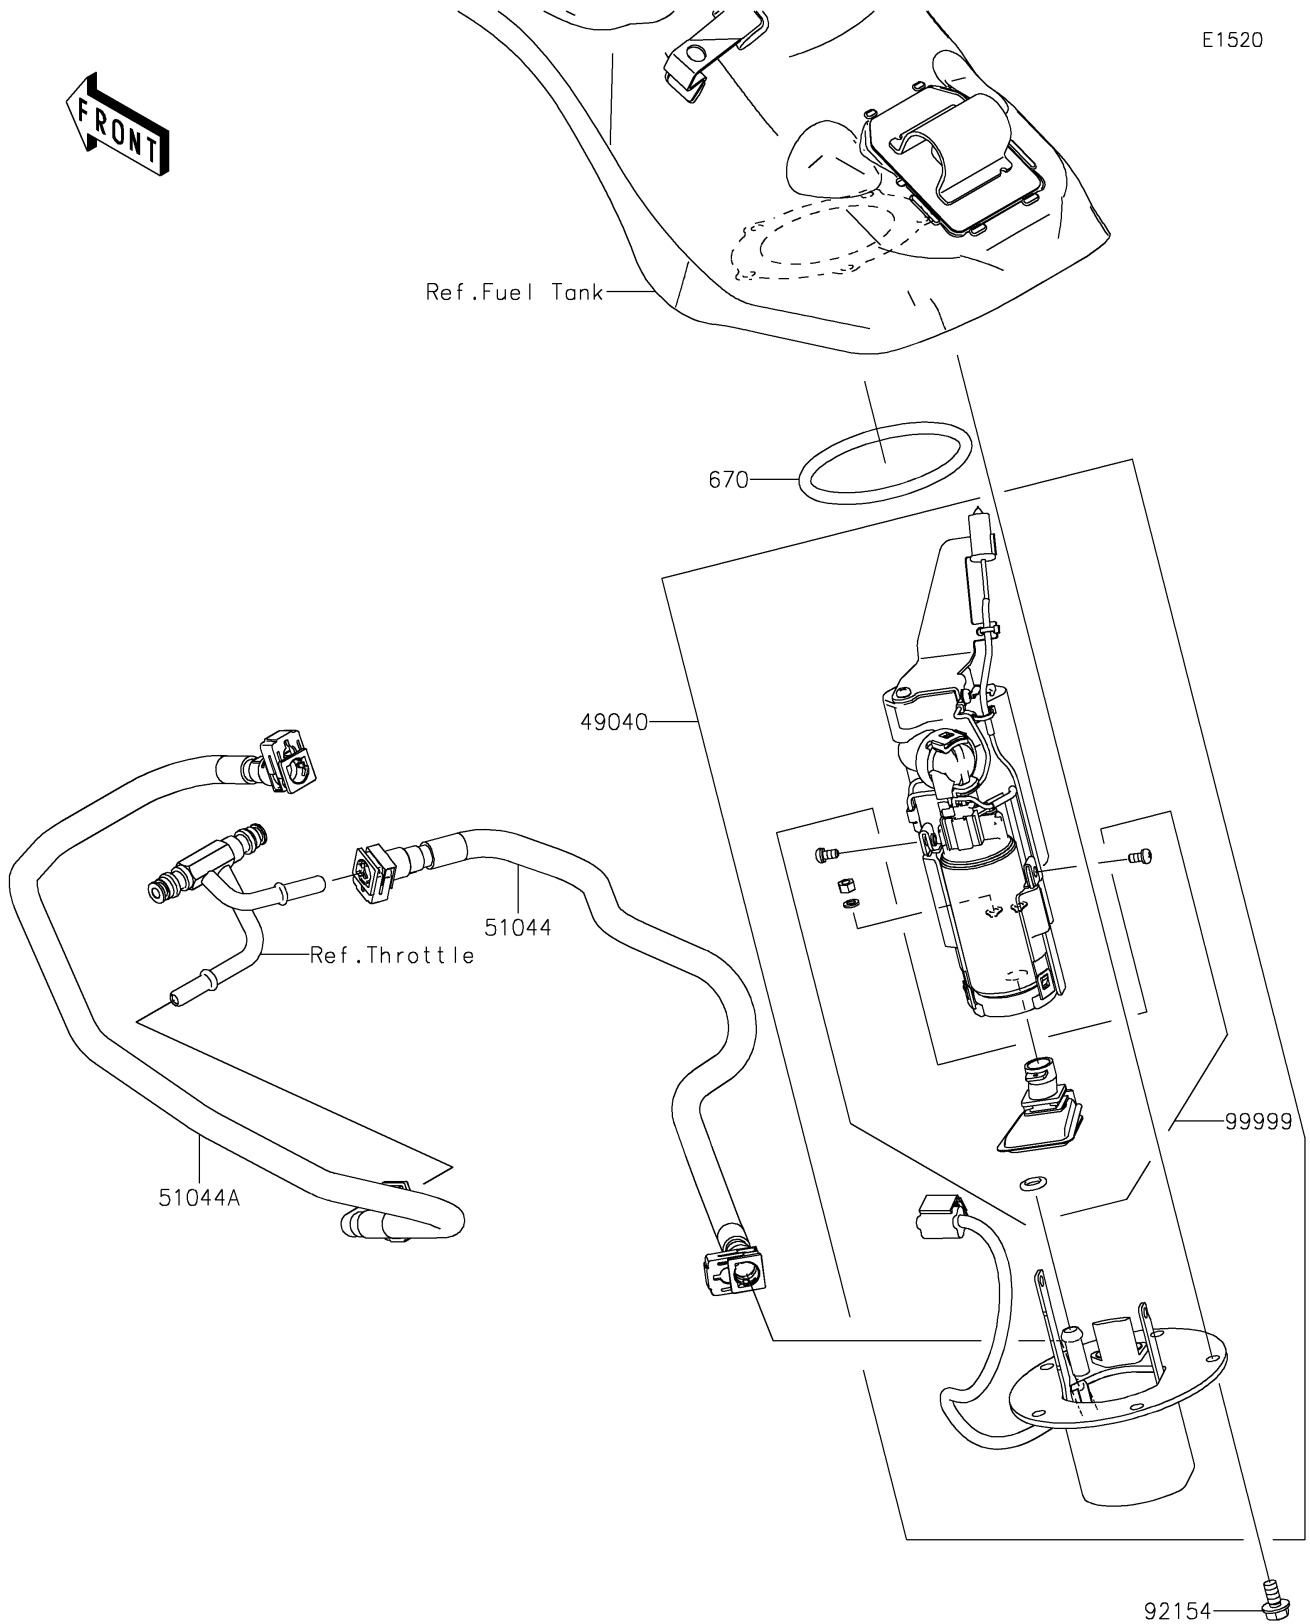

## 2020 Ninja H2™ SX SE+ PARTS DIAGRAM

Fuel Pump

## 2020 Ninja H2™ SX SE+ PARTS LIST

Fuel Pump

ITEM NAME	PART NUMBER	QUANTITY
PUMP-FUEL (Ref # 49040)	49040-0740	1
TUBE-ASSY,FUEL,THROTTLE BODY (Ref # 51044)	51044-0876	1
TUBE-ASSY,FUEL,TOP INJECTION (Ref # 51044A)	51044-0877	1
O RING (Ref # 670)	670E5075	1
BOLT,FLANGED,6X12 (Ref # 92154)	92154-1848	1
KIT,FUEL FILTER (Ref # 99999)	99999-0520	1