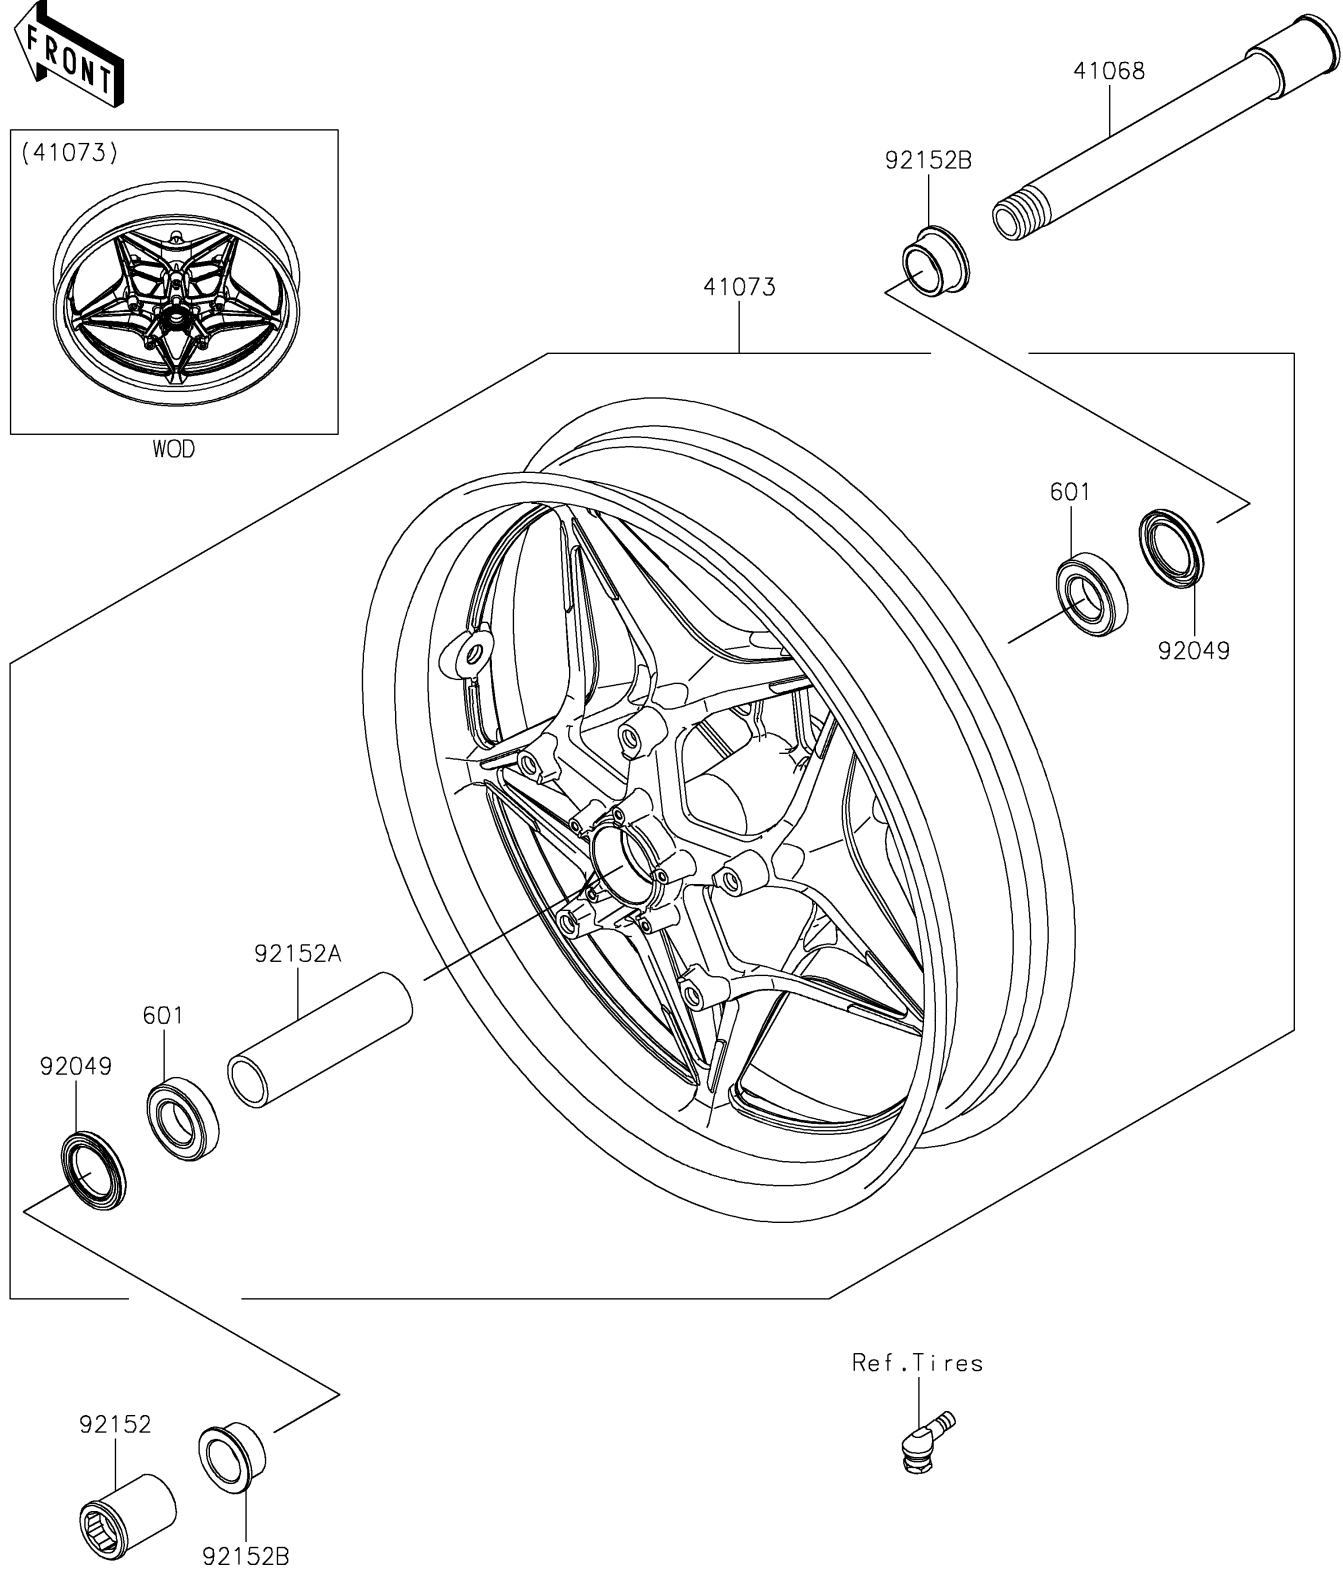

2020 Ninja H2™ SX SE+ PARTS DIAGRAM

Front Wheel

F2230

WOD

2020 Ninja H2™ SX SE+ PARTS LIST

Front Wheel

ITEM NAME	PART NUMBER	QUANTITY
AXLE,FR,25X205 (Ref # 41068)	41068-0594	1
WHEEL-ASSY,FR,G.BLACK (Ref # 41073)	41073-0762-60P	1
BEARING-BALL,#6005UU (Ref # 601)	601B6005UU	1
SEAL-OIL,BJN-C2 32X47X5 (Ref # 92049)	92049-0050	1
COLLAR,FR AXLE,LH,L=44.5 (Ref # 92152)	92152-0240	1
COLLAR,FR HUB,L=115 (Ref # 92152A)	92152-0616	1
COLLAR,25X40X18 (Ref # 92152B)	92152-1947	1