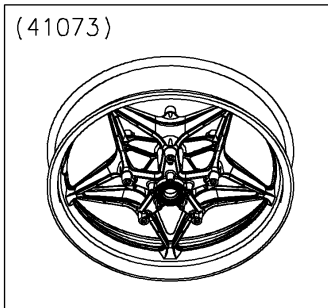

2020 Ninja H2™ SX SE+ PARTS DIAGRAM

Front Wheel

F2230

WOD

2020 Ninja H2™ SX SE+ PARTS LIST

Front Wheel

ITEM NAME	PART NUMBER	QUANTITY
AXLE,FR,25X205 (Ref # 41068)	41068-0594	1
WHEEL-ASSY,FR,G.BLACK (Ref # 41073)	41073-0762-60P	1
BEARING-BALL,#6005UU (Ref # 601)	601B6005UU	1
SEAL-OIL,BJN-C2 32X47X5 (Ref # 92049)	92049-0050	1
COLLAR,FR AXLE,LH,L=44.5 (Ref # 92152)	92152-0240	1
COLLAR,FR HUB,L=115 (Ref # 92152A)	92152-0616	1
COLLAR,25X40X18 (Ref # 92152B)	92152-1947	1