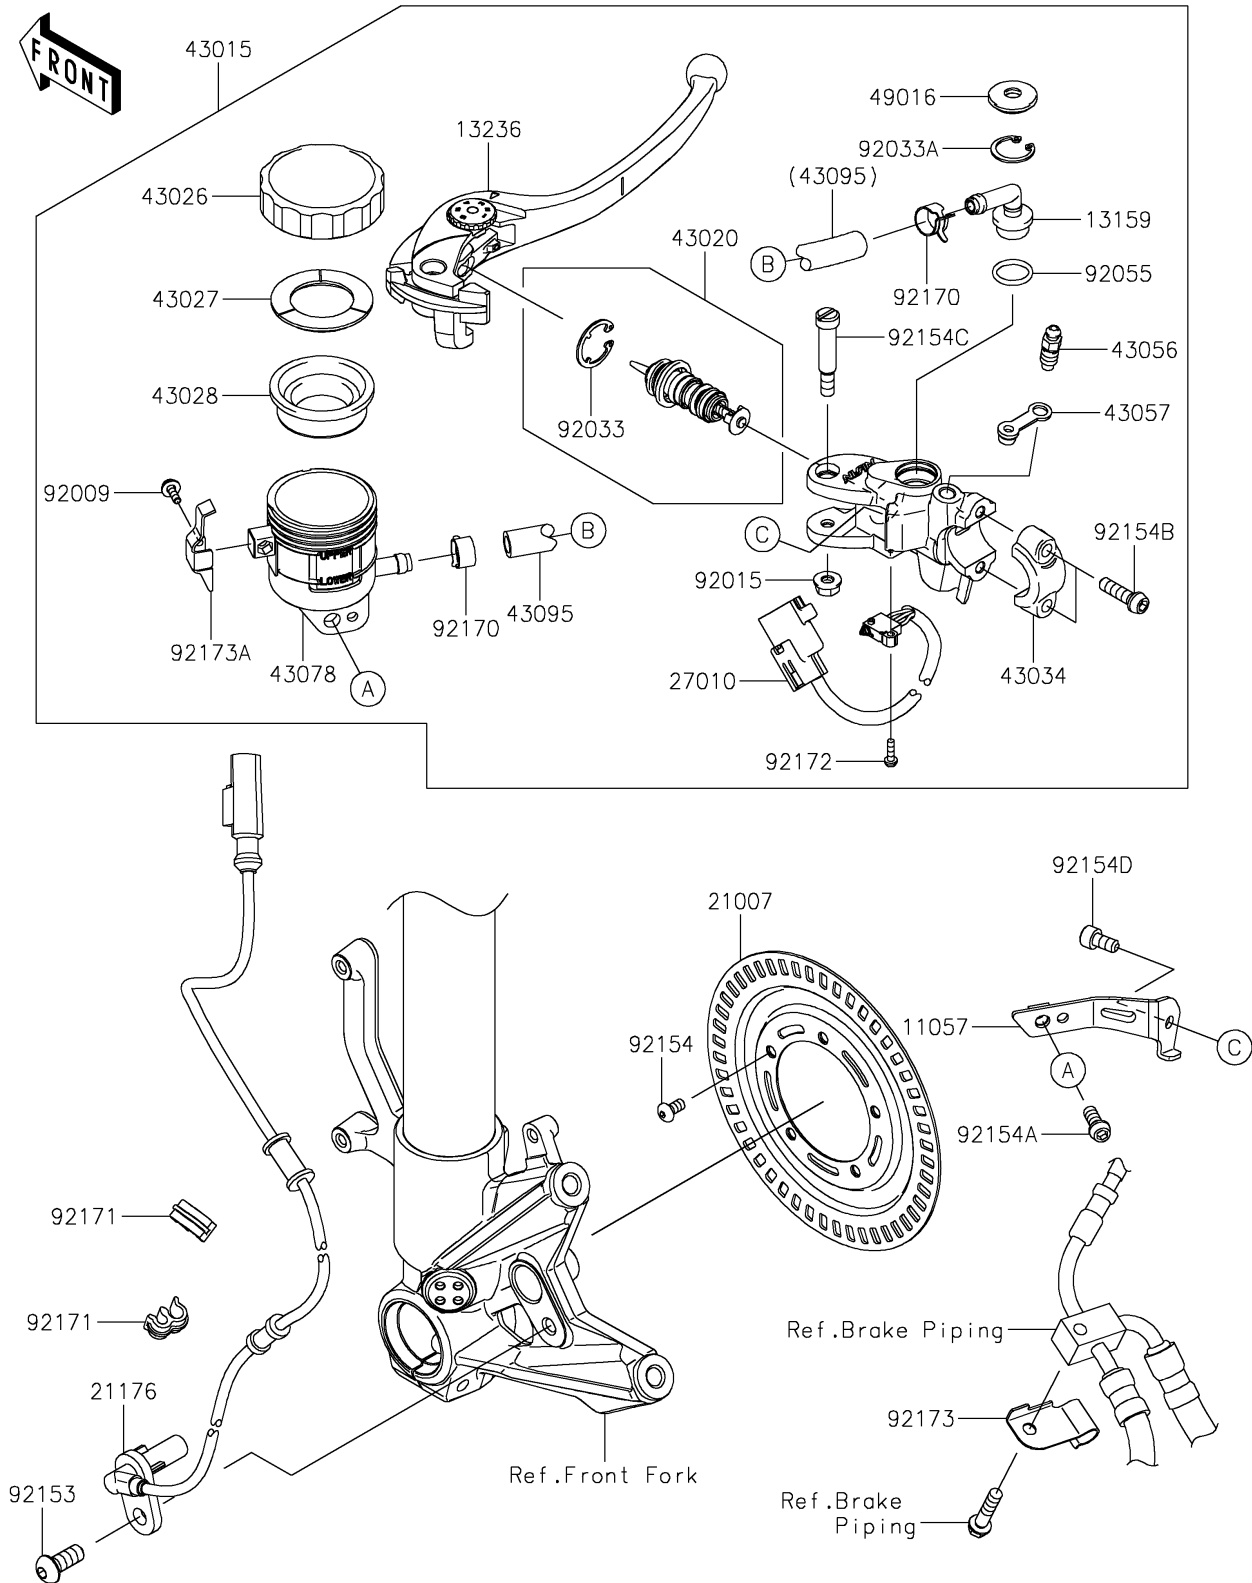

2020 Ninja H2™ SX SE+ PARTS DIAGRAM

Front Master Cylinder

F2291

2020 Ninja H2™ SX SE+ PARTS LIST

Front Master Cylinder

ITEM NAME	PART NUMBER	QUANTITY
BRACKET,RESERVOIR (Ref # 11057)	11057-1314	1
CONNECTOR (Ref # 13159)	13159-1061	1
LEVER-COMP,FR BRAKE (Ref # 13236)	13236-0802	1
ROTOR,SENSOR,FR (Ref # 21007)	21007-0657	1
SENSOR,SPEED,FR (Ref # 21176)	21176-0907	1
SWITCH (Ref # 27010)	27010-0914	1
CYLINDER-ASSY-MASTER,FR (Ref # 43015)	43015-0744	1
PISTON-COMP-BRAKE (Ref # 43020)	43020-0033	1
CAP-BRAKE (Ref # 43026)	43026-1051	1
PLATE-DIAPHRAGM (Ref # 43027)	43027-1051	1
DIAPHRAGM,MASTER CYLINDER (Ref # 43028)	43028-1057	1
HOLDER-BRAKE,MASTER CYLINDER (Ref # 43034)	43034-0056	1
BREATHER-BRAKE (Ref # 43056)	43056-1056	1
CAP-BREATHER (Ref # 43057)	43057-1001	1
RESERVOIR (Ref # 43078)	43078-0591	1
HOSE-BRAKE,FR MASTER CYLINDER (Ref # 43095)	43095-0366	1
COVER-SEAL (Ref # 49016)	49016-1147	1
SCREW (Ref # 92009)	92009-1570	1
NUT,FLANGED,6MM,BLACK (Ref # 92015)	92015-1233	1
RING-SNAP (Ref # 92033)	92033-0034	1
RING-SNAP,20.5MM (Ref # 92033A)	92033-1186	1
RING-O,14.8X2.4 (Ref # 92055)	92055-0741	1
BOLT,SOCKET,8X20 (Ref # 92153)	92153-0912	1
BOLT,SOCKET,5X10 (Ref # 92154)	92154-1292	1
BOLT,SOCKET,6X16 (Ref # 92154A)	92154-1454	1
BOLT,SOCKET,6X22 (Ref # 92154B)	92154-1724	1
BOLT,LEVER (Ref # 92154C)	92154-1912	1
BOLT,SOCKET,6X8 (Ref # 92154D)	92154-2914	1
CLAMP,HOSE (Ref # 92170)	92170-1091	1

2020 Ninja H2™ SX SE+ PARTS LIST

Front Master Cylinder

ITEM NAME	PART NUMBER	QUANTITY
CLAMP (Ref # 92171)	92171-0921	1
SCREW (Ref # 92172)	92172-1243	1
CLAMP (Ref # 92173)	92173-0086	1
CLAMP (Ref # 92173A)	92173-1790	1