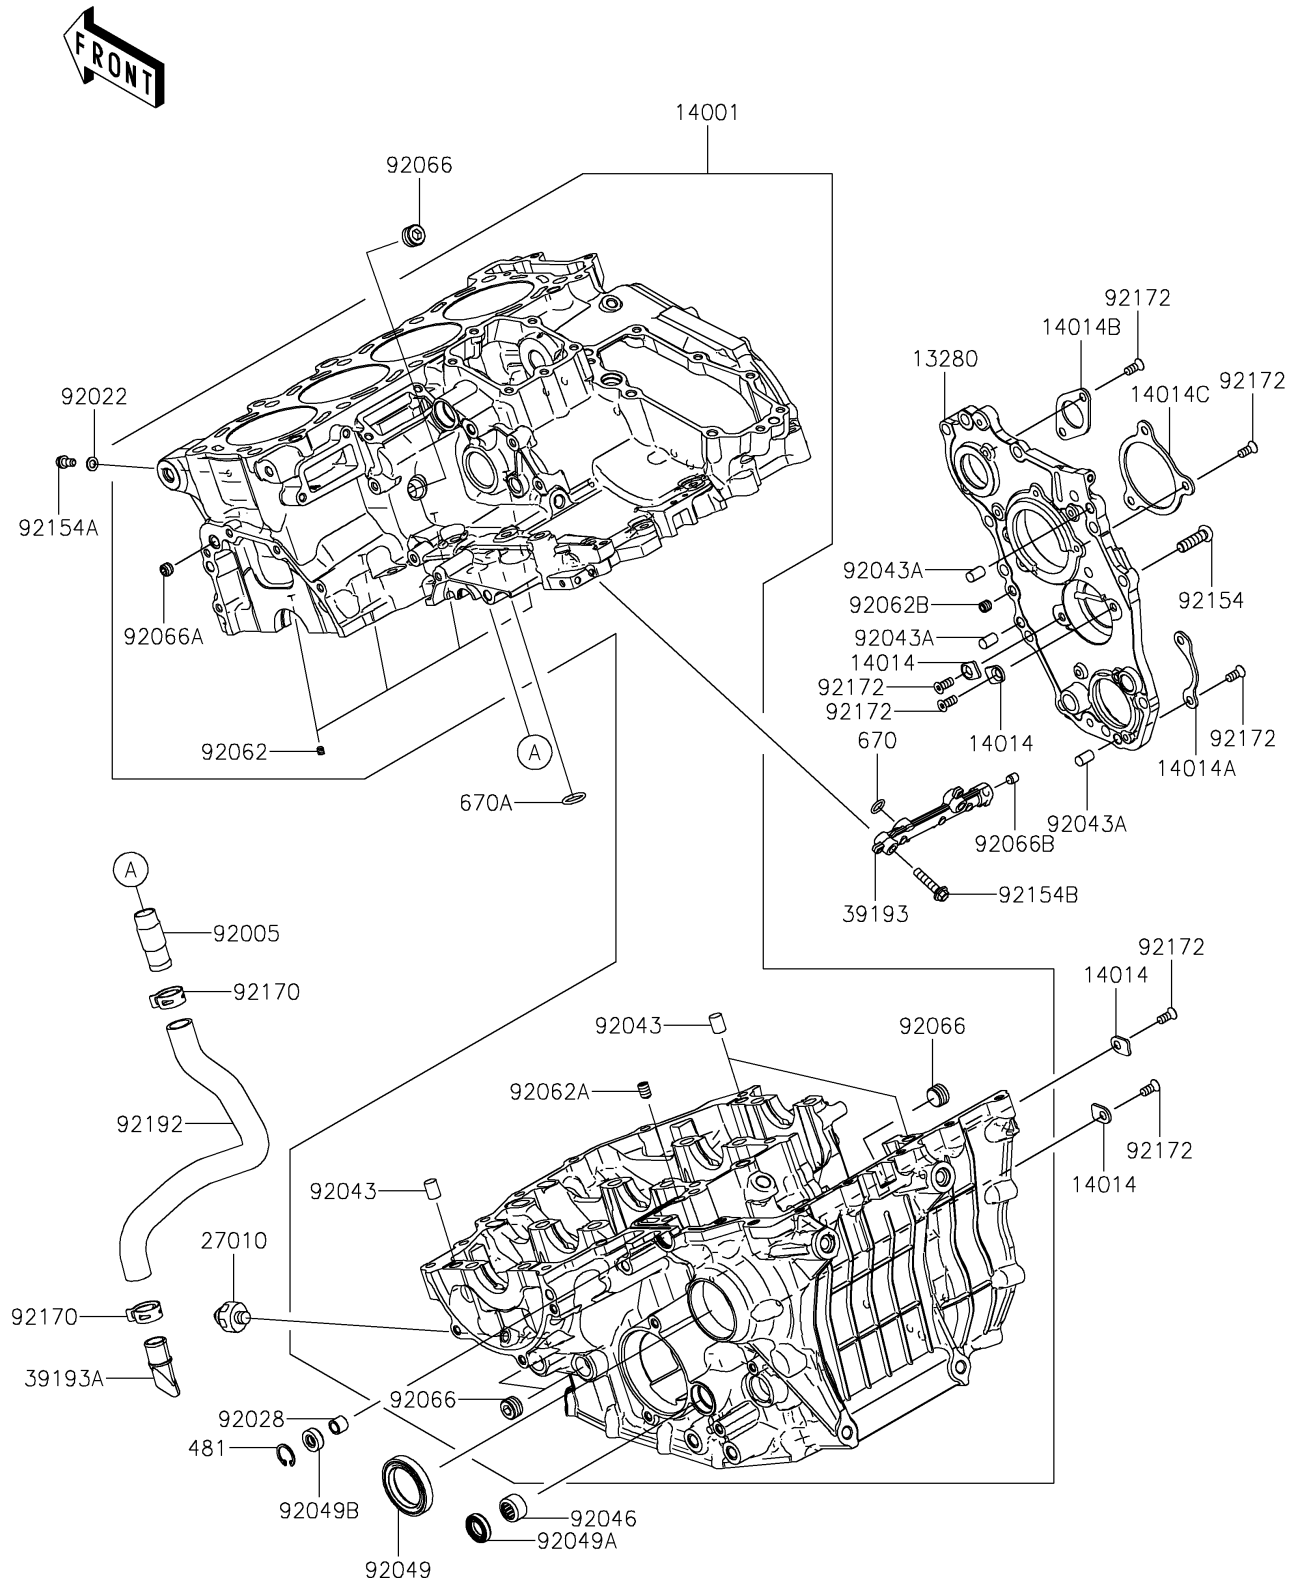

2020 Ninja H2™ SX SE+ PARTS DIAGRAM

Crankcase

E1411

2020 Ninja H2™ SX SE+ PARTS LIST

Crankcase

ITEM NAME	PART NUMBER	QUANTITY
HOLDER,TRANSMISSION (Ref # 13280)	13280-0799	1
SET-CRANKCASE (Ref # 14001)	14001-0680	1
PLATE-POSITION (Ref # 14014)	14014-0569	1
PLATE-POSITION,CHANGE DRUM (Ref # 14014A)	14014-0571	1
PLATE-POSITION,COUNTER SHAFT (Ref # 14014B)	14014-0572	1
PLATE-POSITION (Ref # 14014C)	14014-0575	1
SWITCH,OIL PRESSURE (Ref # 27010)	27010-1313	1
PIPE-OIL (Ref # 39193)	39193-0581	1
PIPE-OIL (Ref # 39193A)	39193-0582	1
CIRCLIP-TYPE-C,18MM (Ref # 481)	481J1800	1
O RING,9.8X1.9 (Ref # 670)	670B1510	1
O RING,15MM (Ref # 670A)	670D2015	1
FITTING (Ref # 92005)	92005-0773	1
WASHER,6.2X11X1 (Ref # 92022)	92022-304	1
BUSHING,8X12X10 (Ref # 92028)	92028-1750	1
PIN,10X14 (Ref # 92043)	92043-1506	1
PIN,8X14 (Ref # 92043A)	92043-1567	1
BEARING-NEEDLE,HK1412FM (Ref # 92046)	92046-0043	1
SEAL-OIL,TC 35X50X8 (Ref # 92049)	92049-1452	1
SEAL-OIL,TC14245 (Ref # 92049A)	92049-1520	1
SEAL-OIL (Ref # 92049B)	92049-1566	1
NOZZLE (Ref # 92062)	92062-0004	1
NOZZLE (Ref # 92062A)	92062-0031	1
NOZZLE (Ref # 92062B)	92062-0032	1
PLUG (Ref # 92066)	92066-0831	1
PLUG,PT1/8X7 (Ref # 92066A)	92066-0876	1
PLUG,OIL LINE,7.2X8 (Ref # 92066B)	92066-1012	1
BOLT,TORX,8X28 (Ref # 92154)	92154-0415	1
BOLT,SOCKET,6X12 (Ref # 92154A)	92154-1453	1

2020 Ninja H2™ SX SE+ PARTS LIST

Crankcase

ITEM NAME	PART NUMBER	QUANTITY
BOLT,FLANGED,6X28 (Ref # 92154B)	92154-1845	1
CLAMP (Ref # 92170)	92170-1640	1
SCREW,TORX,6X14 (Ref # 92172)	92172-0906	1
TUBE,BREATHER DRAIN (Ref # 92192)	92192-1437	1