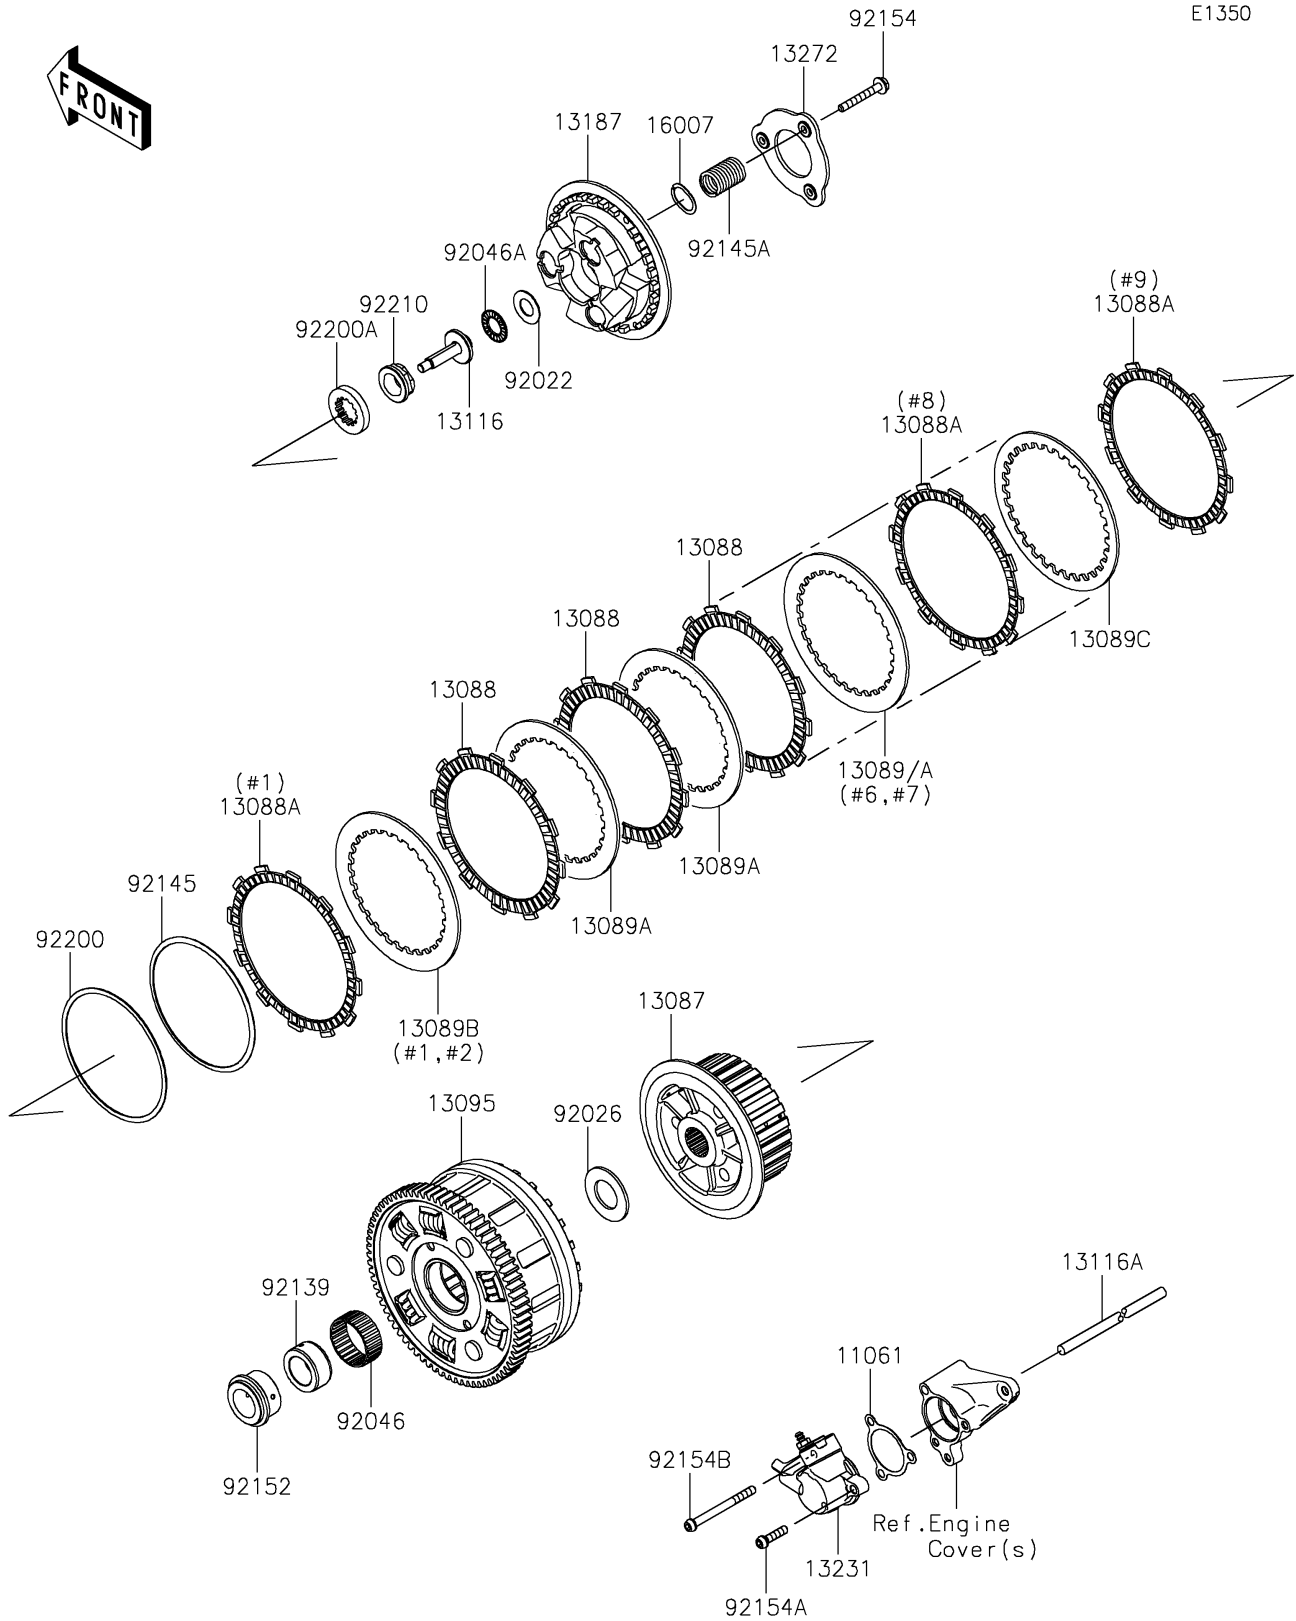

2020 Ninja H2™ SX SE+ PARTS DIAGRAM

Clutch

E1350

2020 Ninja H2™ SX SE+ PARTS LIST

Clutch

ITEM NAME	PART NUMBER	QUANTITY
GASKET,CLUTCH RELEASE (Ref # 11061)	11061-1259	1
HUB-CLUTCH (Ref # 13087)	13087-0579	1
PLATE-FRICTION (Ref # 13088)	13088-0575	1
PLATE-FRICTION (Ref # 13088A)	13088-0576	1
PLATE-CLUTCH,T=2.3 (Ref # 13089)	13089-0027	1
PLATE-CLUTCH,T=2.6 (Ref # 13089A)	13089-0028	1
PLATE-CLUTCH,T=2.9 (Ref # 13089B)	13089-0030	1
PLATE-CLUTCH,T=2.6 (Ref # 13089C)	13089-0036	1
HOUSING-COMP-CLUTCH (Ref # 13095)	13095-0593	1
ROD-PUSH (Ref # 13116)	13116-0732	1
ROD-PUSH (Ref # 13116A)	13116-0739	1
PLATE-CLUTCH OPERATING (Ref # 13187)	13187-0028	1
RELEASE-ASSY-CLUTCH (Ref # 13231)	13231-0009	1
PLATE (Ref # 13272)	13272-1303	1
SEAT-SPRING (Ref # 16007)	16007-0736	1
WASHER,15.1X29X1.0 (Ref # 92022)	92022-1463	1
SPACER,25.5X47X2.5 (Ref # 92026)	92026-022	1
BEARING-NEEDLE (Ref # 92046)	92046-0041	1
BEARING-NEEDLE,AXK1102 (Ref # 92046A)	92046-1052	1
BUSHING,25X38X17.3 (Ref # 92139)	92139-0304	1
SPRING (Ref # 92145)	92145-1250	1
SPRING (Ref # 92145A)	92145-1700	1
COLLAR (Ref # 92152)	92152-0866	1
BOLT,FLANGED,6X45 (Ref # 92154)	92154-1909	1
BOLT,SOCKET,6X25 (Ref # 92154A)	92154-2793	1
BOLT,SOCKET,6X70 (Ref # 92154B)	92154-2794	1
WASHER,T=1.2 (Ref # 92200)	92200-1580	1
WASHER,TOOTHED,38.5X25X6.3 (Ref # 92200A)	92200-1833	1
NUT (Ref # 92210)	92210-0397	1