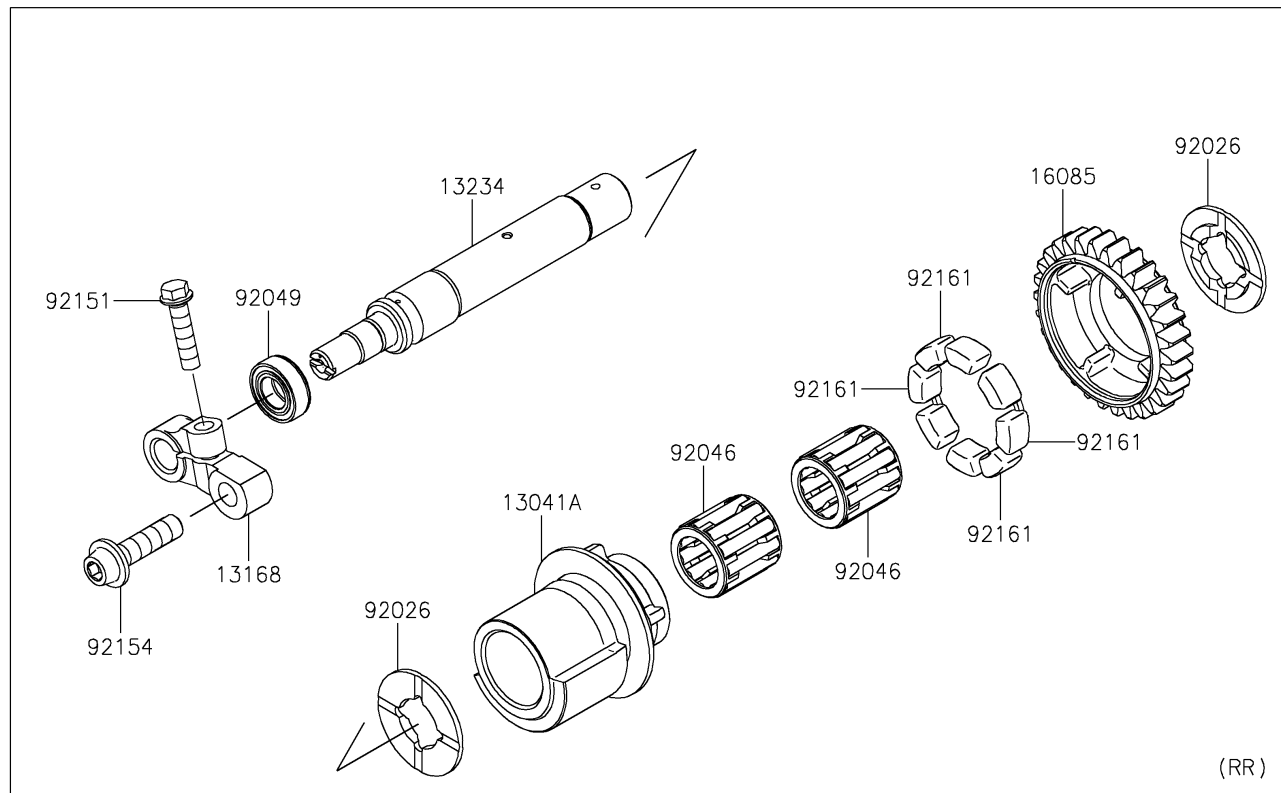

2020 Ninja H2™ SX SE+ PARTS DIAGRAM

Balancer

E1323

2020 Ninja H2™ SX SE+ PARTS LIST

Balancer

| ITEM NAME | PART NUMBER | QUANTITY |
|---|-------------|----------|
| BALANCER,FR (Ref # 13041) | 13041-0043 | 1 |
| BALANCER,RR (Ref # 13041A) | 13041-0045 | 1 |
| LEVER,BACKLASH ADJUSTMENT (Ref # 13168) | 13168-0831 | 1 |
| SHAFT-COMP (Ref # 13234) | 13234-0050 | 1 |
| SHAFT-COMP (Ref # 13234A) | 13234-0595 | 1 |
| GEAR,30T (Ref # 16085) | 16085-0621 | 1 |
| SPACER (Ref # 92026) | 92026-0730 | 1 |
| BEARING-NEEDLE (Ref # 92046) | 92046-1266 | 1 |
| SEAL-OIL (Ref # 92049) | 92049-0720 | 1 |
| BOLT,FLANGED-SMALL,6X25 (Ref # 92151) | 92151-1930 | 1 |
| BOLT,SOCKET,8X30 (Ref # 92154) | 92154-1679 | 1 |
| DAMPER (Ref # 92161) | 92161-1055 | 1 |