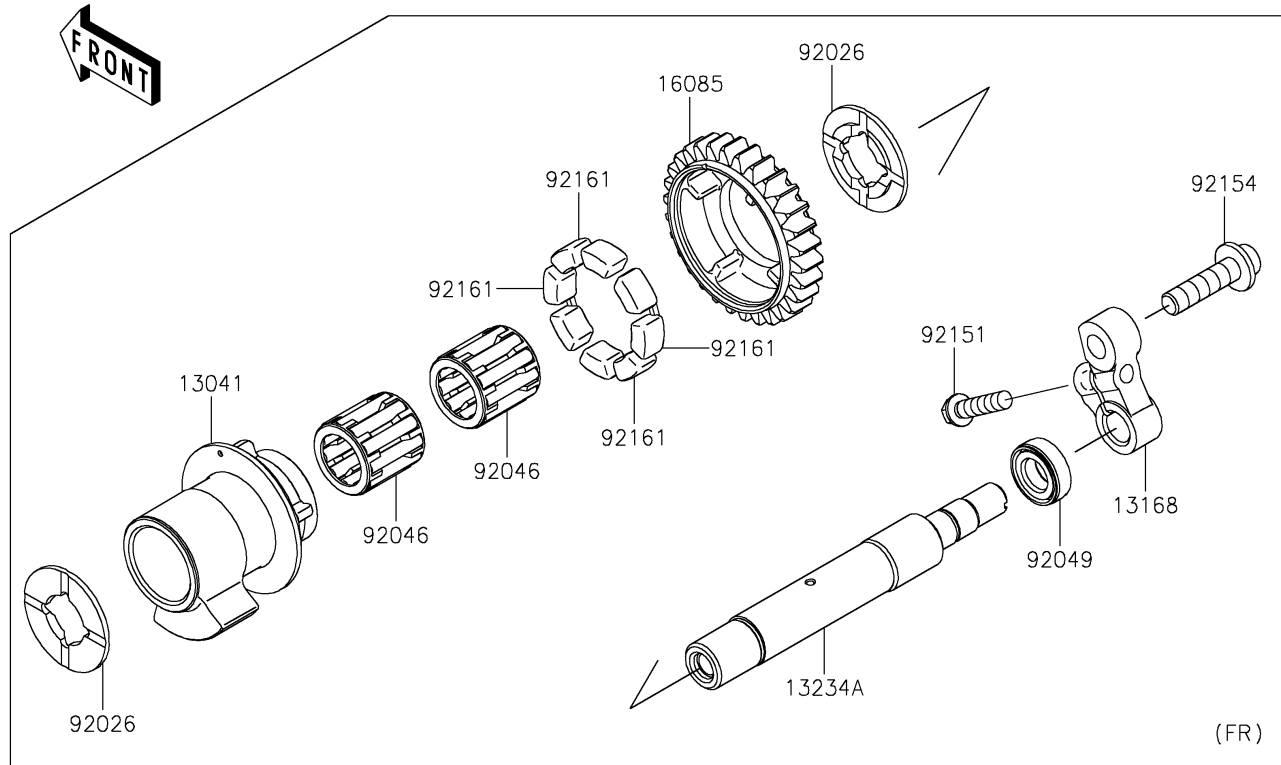

2020 Ninja H2™ SX SE+ PARTS DIAGRAM

Balancer

E1323

2020 Ninja H2™ SX SE+ PARTS LIST

Balancer

| ITEM NAME | PART NUMBER | QUANTITY |
|---|-------------|----------|
| BALANCER,FR (Ref # 13041) | 13041-0043 | 1 |
| BALANCER,RR (Ref # 13041A) | 13041-0045 | 1 |
| LEVER,BACKLASH ADJUSTMENT (Ref # 13168) | 13168-0831 | 1 |
| SHAFT-COMP (Ref # 13234) | 13234-0050 | 1 |
| SHAFT-COMP (Ref # 13234A) | 13234-0595 | 1 |
| GEAR,30T (Ref # 16085) | 16085-0621 | 1 |
| SPACER (Ref # 92026) | 92026-0730 | 1 |
| BEARING-NEEDLE (Ref # 92046) | 92046-1266 | 1 |
| SEAL-OIL (Ref # 92049) | 92049-0720 | 1 |
| BOLT,FLANGED-SMALL,6X25 (Ref # 92151) | 92151-1930 | 1 |
| BOLT,SOCKET,8X30 (Ref # 92154) | 92154-1679 | 1 |
| DAMPER (Ref # 92161) | 92161-1055 | 1 |