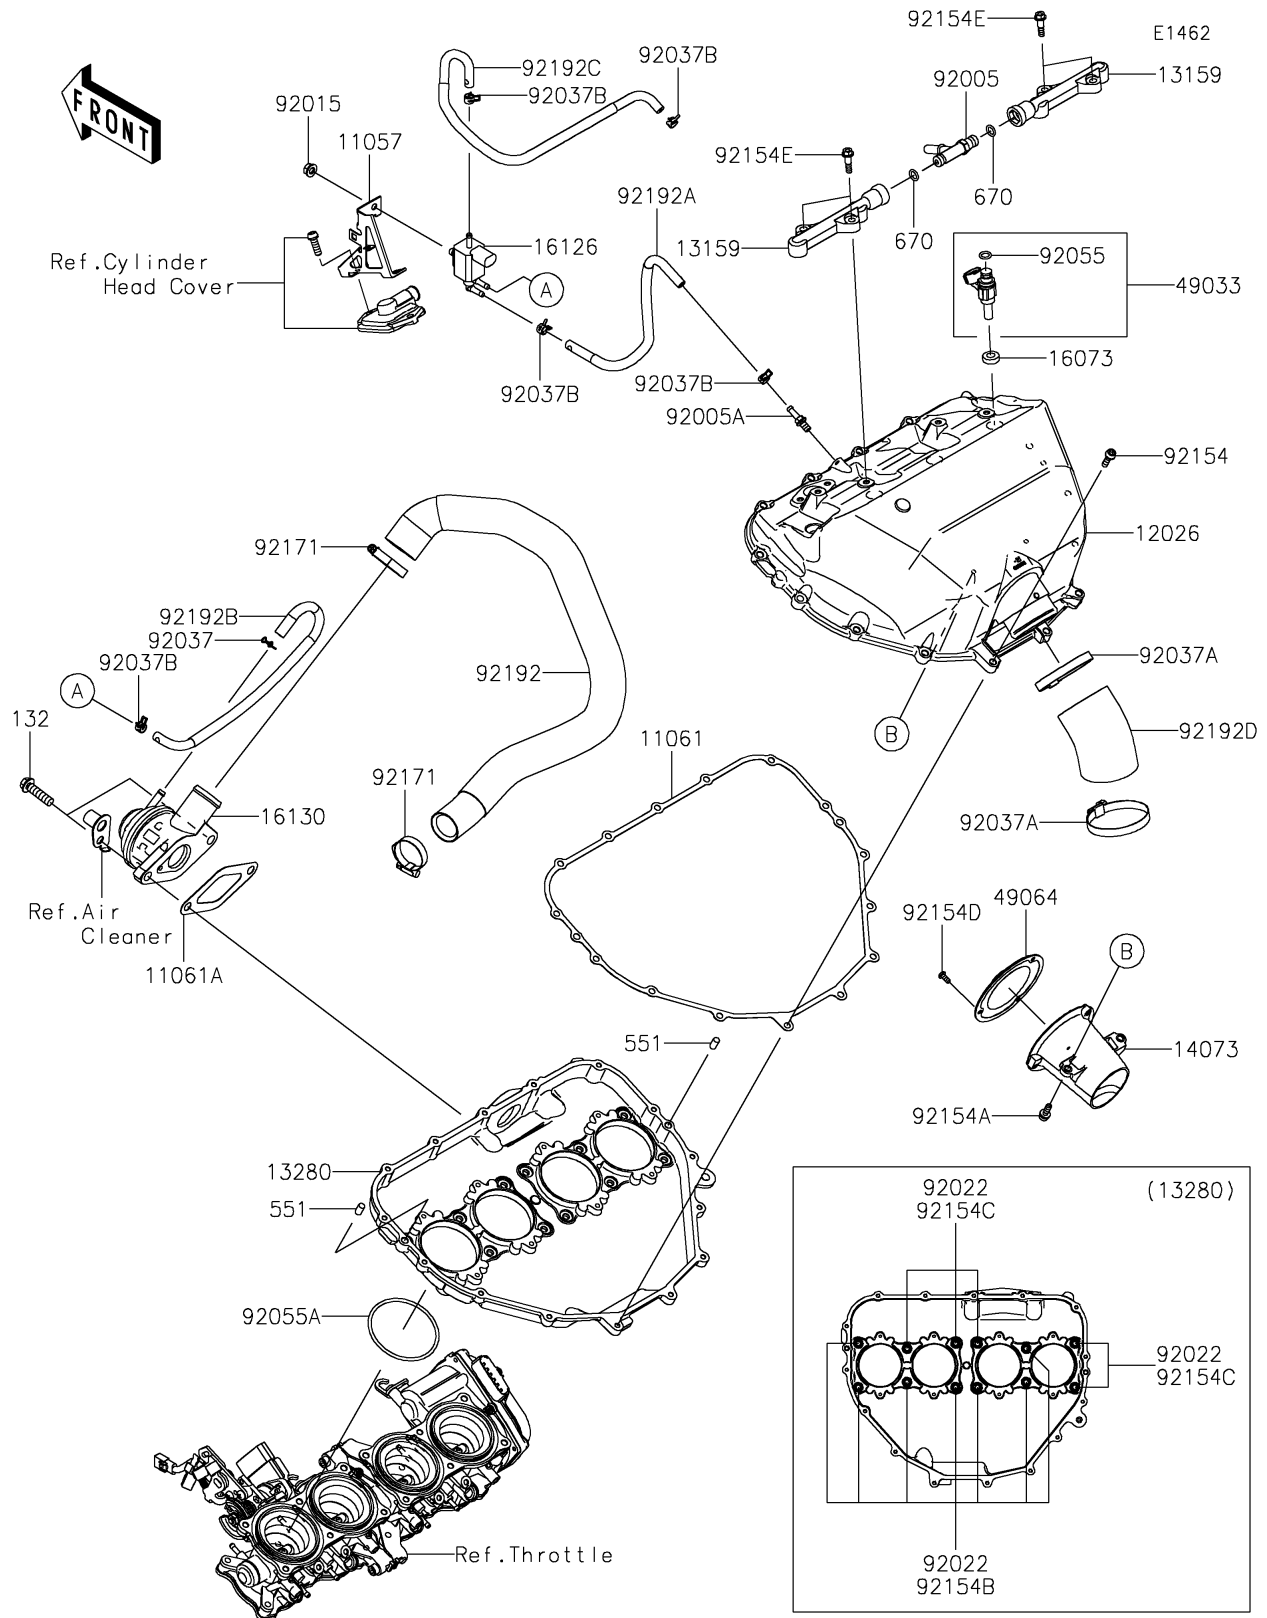

2020 Ninja H2™ SX SE+ PARTS DIAGRAM

Air Chamber

2020 Ninja H2™ SX SE+ PARTS LIST

Air Chamber

ITEM NAME	PART NUMBER	QUANTITY
BRACKET,SOLENOID VALVE (Ref # 11057)	11057-1261	1
GASKET,CHAMBER (Ref # 11061)	11061-0949	1
GASKET,BLOWOFF VALVE (Ref # 11061A)	11061-0950	1
CHAMBER,INTAKE (Ref # 12026)	12026-0018	1
CONNECTOR (Ref # 13159)	13159-0016	1
BOLT-FLANGED-SMALL,8X30 (Ref # 132)	132BC0830	1
HOLDER,CHAMBER (Ref # 13280)	13280-0905	1
DUCT,DIFFUSER (Ref # 14073)	14073-0884	1
INSULATOR (Ref # 16073)	16073-0129	1
VALVE,SOLENOID (Ref # 16126)	16126-0751	1
VALVE-ASSY-RELIEF,BLOWOFF (Ref # 16130)	16130-0008	1
NOZZLE-INJECTION (Ref # 49033)	49033-0565	1
FILTER-AIR (Ref # 49064)	49064-0007	1
PIN-DOWEL,6X12 (Ref # 551)	551A0612	1
O RING,8MM (Ref # 670)	670E1508	1
FITTING (Ref # 92005)	92005-0125	1
FITTING (Ref # 92005A)	92005-0826	1
NUT,FLANGED,6MM (Ref # 92015)	92015-1367	1
WASHER,5.5X10.5X0.8 (Ref # 92022)	92022-037	1
CLAMP,TUBE (Ref # 92037)	92037-147	1
CLAMP,RESERVE TANK (Ref # 92037A)	92037-1586	1
CLAMP,7.8MM (Ref # 92037B)	92037-2116	1
RING-O,INJECTION NOZZLE (Ref # 92055)	92055-0124	1
RING-O,65.8X3 (Ref # 92055A)	92055-0815	1
BOLT,SOCKET,5X18 (Ref # 92154)	92154-1450	1
BOLT,SOCKET,5X16 (Ref # 92154A)	92154-1568	1
BOLT,FLANGED,5X14 (Ref # 92154B)	92154-1680	1
BOLT,FLANGED,5X95 (Ref # 92154C)	92154-1681	1
BOLT,TORX,4X10 (Ref # 92154D)	92154-1790	1

2020 Ninja H2™ SX SE+ PARTS LIST

Air Chamber

ITEM NAME	PART NUMBER	QUANTITY
BOLT, SHOULDER, 5X20 (Ref # 92154E)	92154-2897	1
CLAMP (Ref # 92171)	92171-0179	1
TUBE, BLOWOFF VALVE-AIR FILTER (Ref # 92192)	92192-1839	1
TUBE, SOLENOID-CHAMBER (Ref # 92192A)	92192-1840	1
TUBE, SOLENOID-BLOWOFF VALVE (Ref # 92192B)	92192-1841	1
TUBE, SOLENOID-THROTTLE BODY (Ref # 92192C)	92192-1842	1
TUBE, DIFFUSER (Ref # 92192D)	92192-1865	1